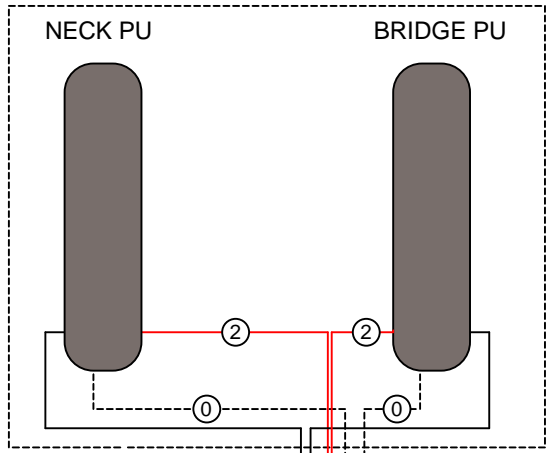

C

C

D

D

- black (0)
- brown (1)
- red (2)
- orange (3)
- yellow (4)
- green (5)
- blue (6)
- purple (7)
- grey (8)
- white (9)
- - shrink tube
- ⊥ - ground

Balance  
25K 05A/05C  
or MN 25K  
SP RB 131

TREBLE  
B 50K  
SP RB 132