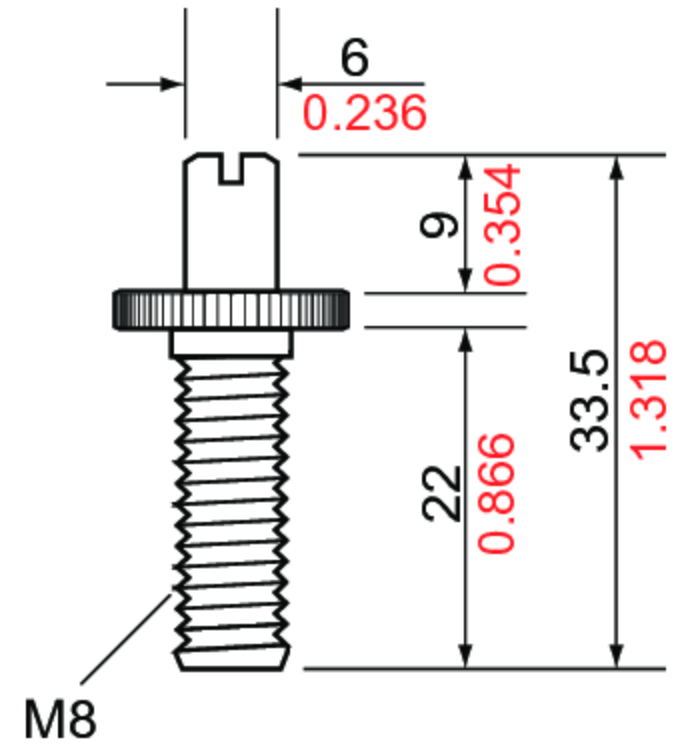

mm  
inch

**TonePros TPFG - Metric Tune-O-Matic Bridge with 'G Formula' Saddles (Large Posts / Notched Saddles)**