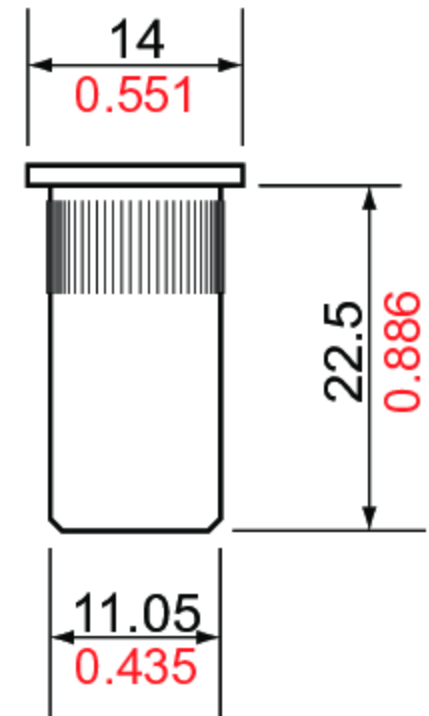

mm  
inch

**TonePros TPFG - Metric Tune-O-Matic Bridge with 'G Formula' Saddles (Large Posts / Notched Saddles)**