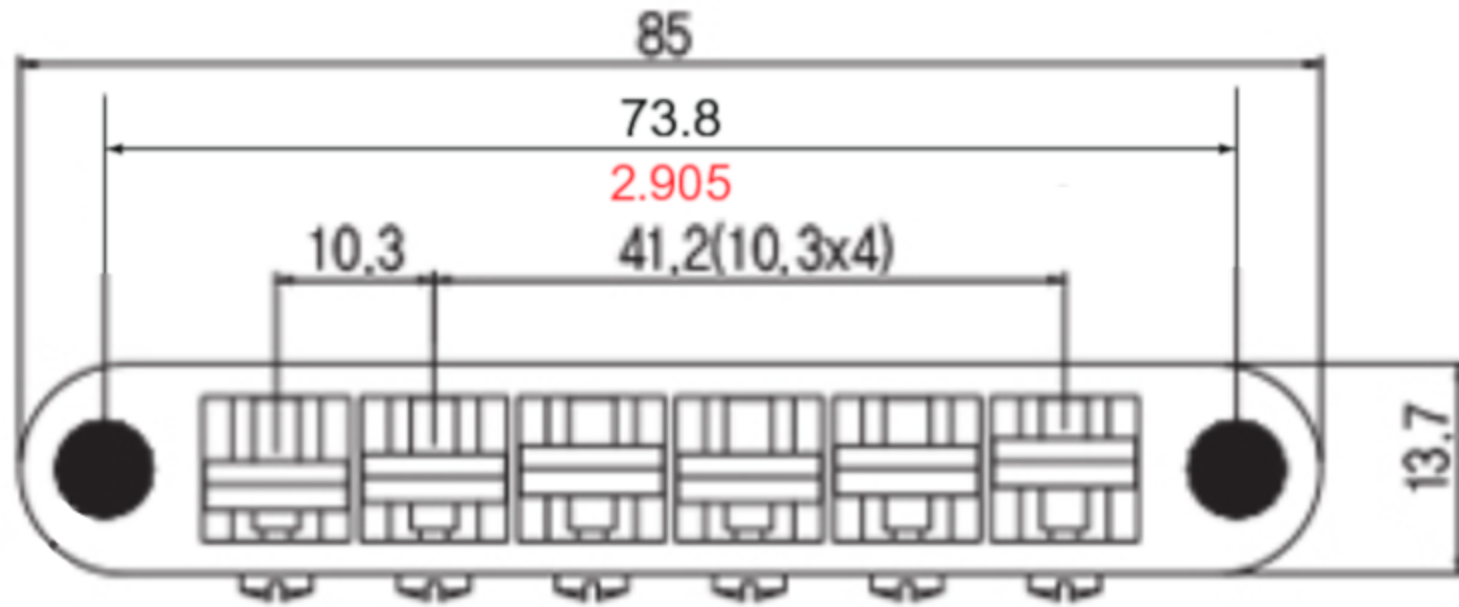

mm  
inch

**TonePros TPFG - Metric Tune-O-Matic Bridge with 'G Formula' Saddles (Large Posts / Notched Saddles)**