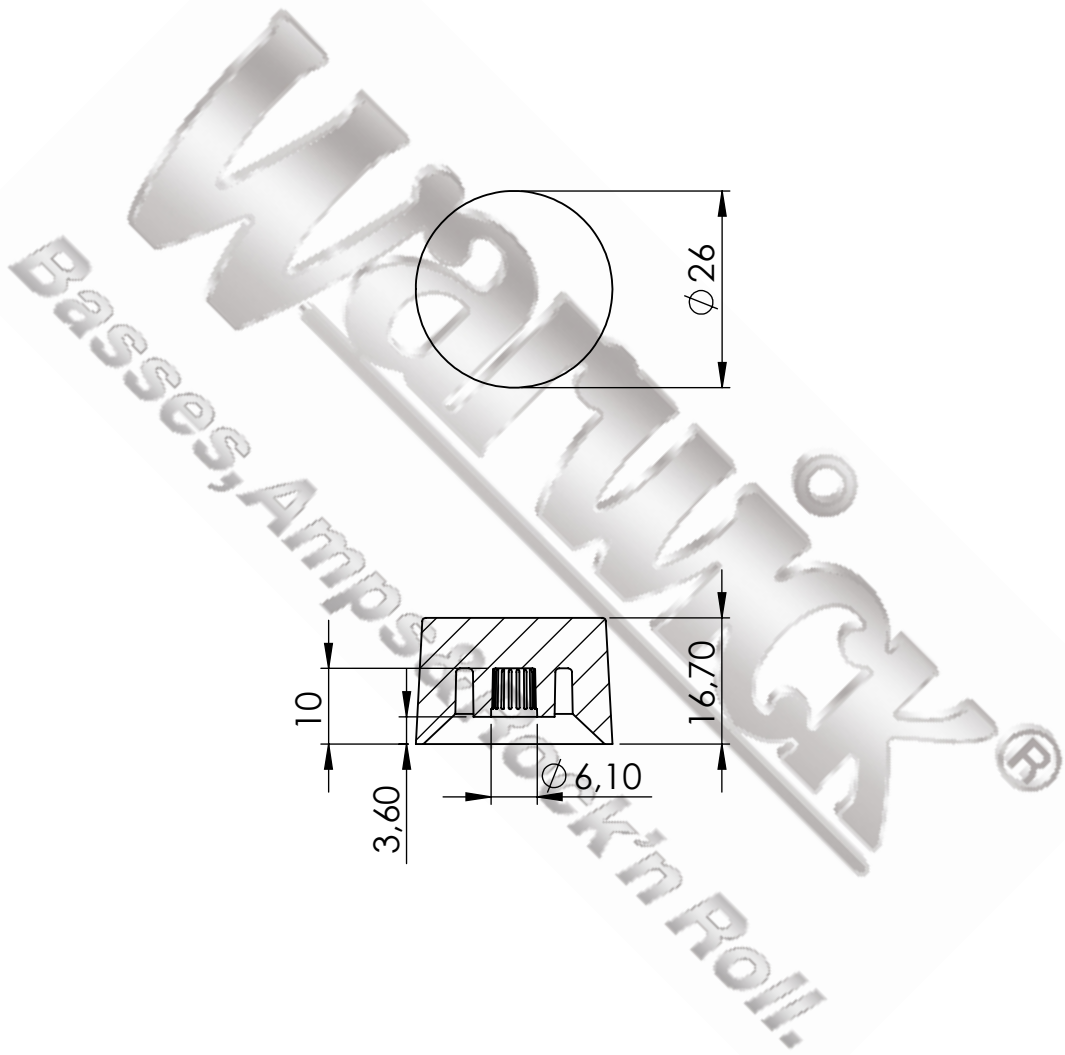

UNLESS OTHERWISE SPECIFIED:
DIMENSIONS ARE IN MILLIMETERS

Color : Black

DO NOT SCALE DRAWING

REVISION

Copyright: The drawing is property of Warwick GmbH&Co
Music Equipment KG.
The information given on it is protected by copyright any form
of copying or reproduction is strictly forbidden.