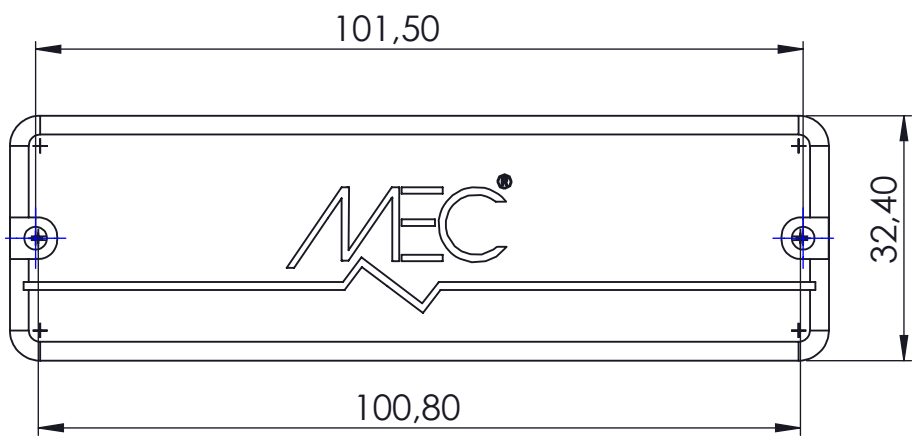

A

B

M 60205

C

D

E

F

Warwick Gmbh & Co Music Equipment KG
Gewerbepark 46
D-08258 Markneukirchen
Tel : +49 (0) 37422 555 - 0
Fax : +49 (0) 37422 555- 9999
e-mail : info@warwick.de

	NAME	DATE
DRAWN		Montag, 28. Oktober 2019
CHK'D		A-01
Scale 1:1	SHEET 6 OF 7	A4

M 60205

Copyright
This drawing is the property of Warwick Gmbh & Co Music Equipment KG.
The information given on it is protected by copyright and any form of copying or reproduction is strictly forbidden.