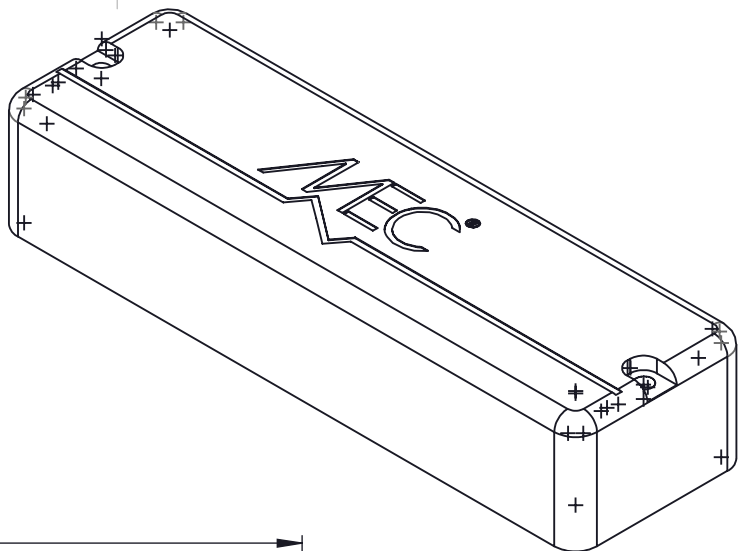

A

B

M 60205

C

D

E

F

Warwick Gmbh & Co Music Equipment KG
Gewerbepark 46
D-08258 Markneukirchen
Tel : +49 (0) 37422 555 - 0
Fax : +49 (0) 37422 555- 9999
e-mail : info@warwick.de

	NAME	DATE
DRAWN		Montag, 28. Oktober 2019
CHK'D		A-01
Scale 1:1	SHEET 6 OF 7	A4

M 60205

Copyright
This drawing is the property of Warwick Gmbh & Co Music Equipment KG.
The information given on it is protected by copyright and any form of copying or reproduction is strictly forbidden.