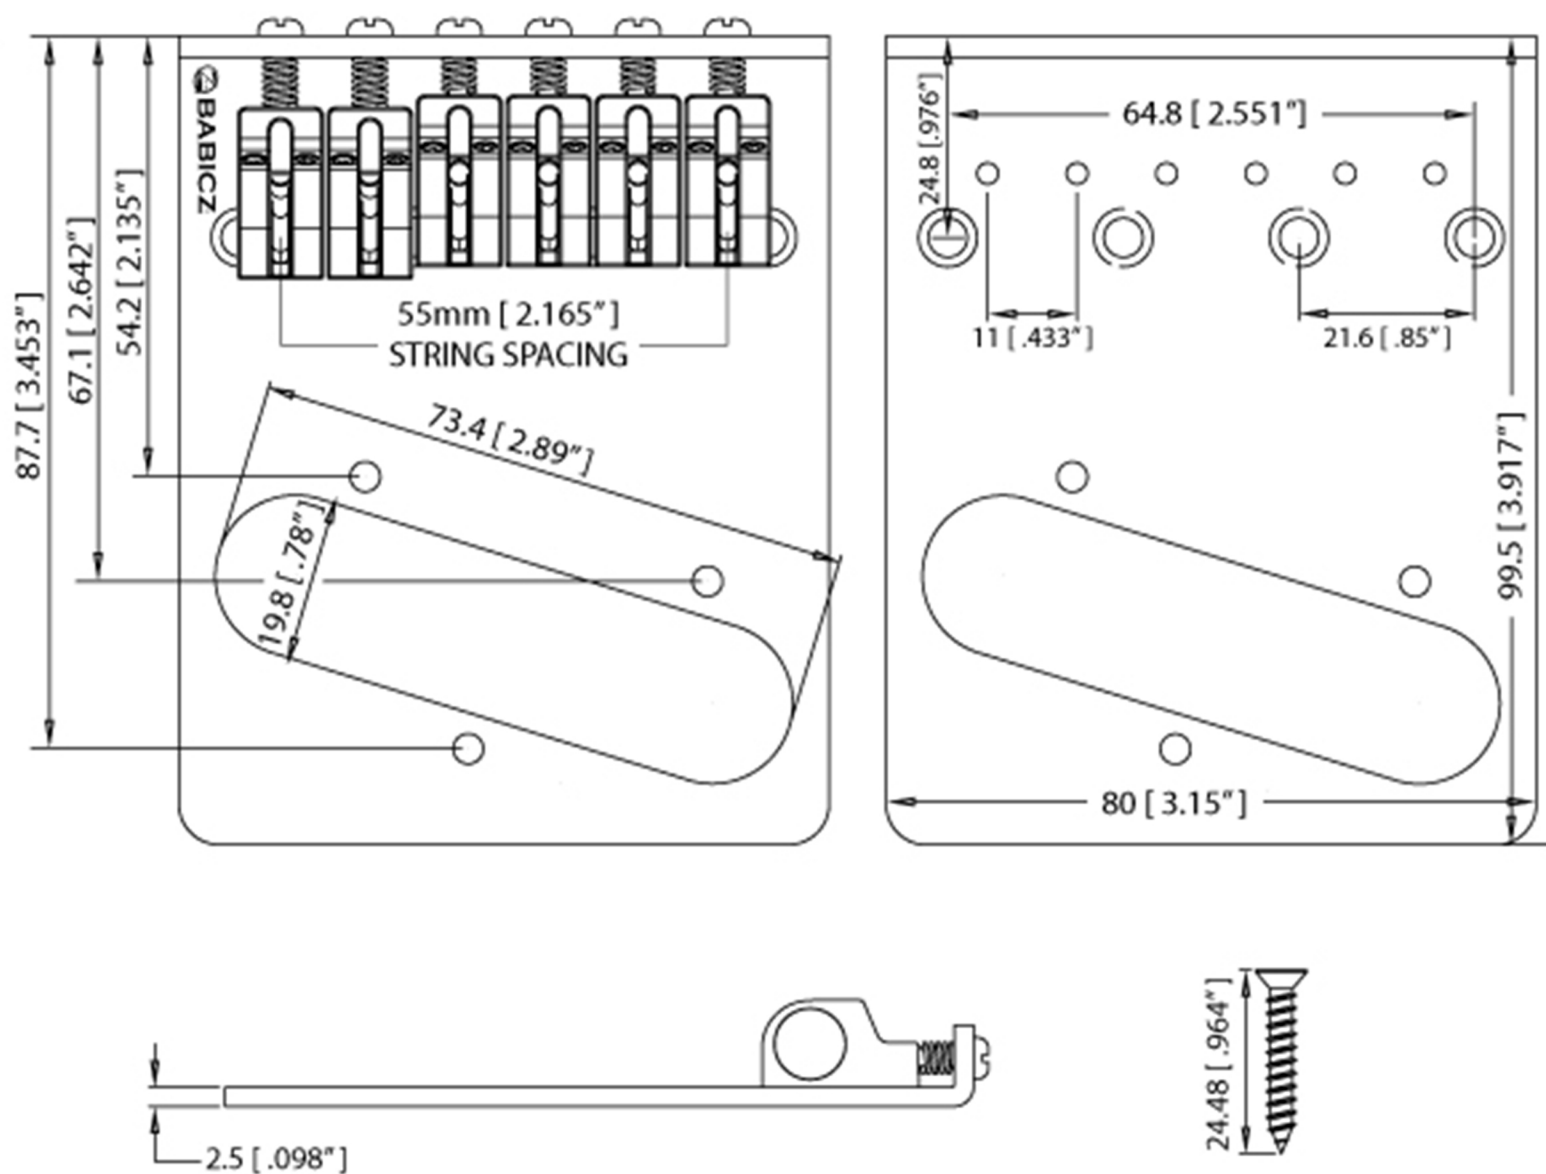

# Babicz Full Contact Hardware

## FCH Tele Single Coil Bridge, Z-Series

2.165" (55mm) String Spacing  
String Through The Body

CONFIDENTIAL & PROPRIETARY

NO PART OF THIS DRAWING MAY BE USED OR REPRODUCED WITHOUT THE WRITTEN CONSENT OF BABICZ DESIGN LTD. NOR SHALL ANY PART OF THIS DOCUMENT BE USED EXCEPT WITHIN THE TERMS LISTED UNDER AN AUTHORIZED AGREEMENT ISSUED BY BABICZ DESIGN LTD.

PROPERTY OF:  
BABICZ DESIGN LTD.  
Drawing & Design  
by Jeffrey T. Babicz Sr.

Dimensions: MM / INCHES  
\*Not to scale\*