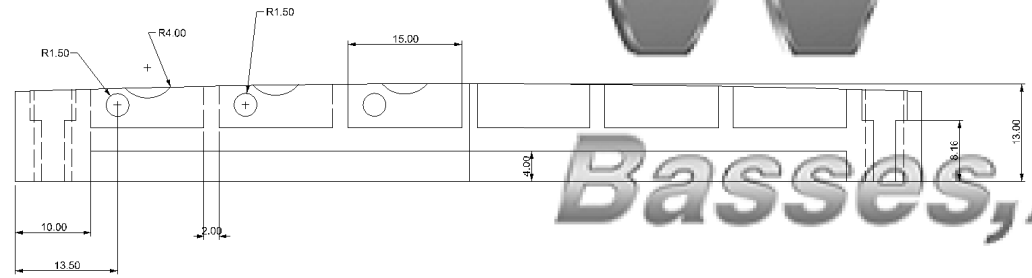

X 30135 6BB
 X 30136 6BG
 X 30137 6BP
 X 30138 6BC

6 sting Bridge Top Part

6String Bridge Bottom

B-B

Threaded M3 for a hexagon socket head cap screw
 M3 DIN 912 length 15 mm

A-A

Basses, Amps & Rock'n Roll.

Threaded M3 for a hexagon socket head cap screw
 M3 DIN 912 length 15 mm

Threaded M5 for a Hexagon socket (2.5mm) set screw with cup point
 M5 DIN 916 length 15 mm

Warwick Gmbh & Co Music Equipment KG
 Gewerbepark 46
 D-08258 Markneukirchen
 Tel : +49 (0) 37422 555 - 0
 Fax : +49 (0) 37422 555- 9999
 e-mail : info@warwick.de

NAME	DATE
6 String Warwick 3 D Bridge	29.09.2016
Unless noted, all measurements are given in millimeters	
Scale 1:1	SHEET 1 OF 2
A3	

Broadneck
 Brass

Copyright
 This drawing is the property of Warwick Gmbh & Co Music Equipment KG.
 The information given on it is protected by copyright and any form of copying or reproduction is strictly forbidden.