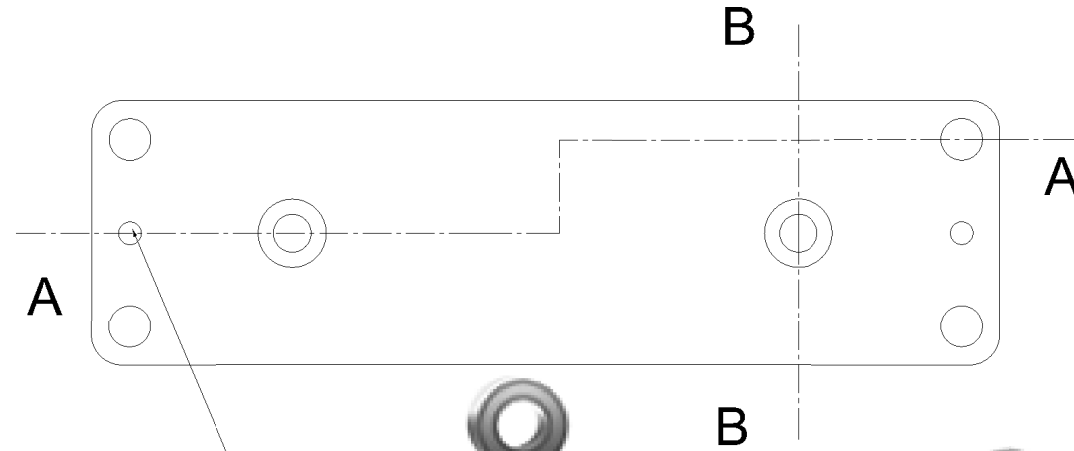

X 30135 6BB
 X 30136 6BG
 X 30137 6BP
 X 30138 6BC

6 sting Bridge Top Part

6String Bridge Bottom

B-B

Threaded M3 for a hexagon socket head cap screw
 M3 DIN 912 length 15 mm

A-A

Basses, Amps & Rock'n Roll.

Threaded M3 for a hexagon socket head cap screw
 M3 DIN 912 length 15 mm

Threaded M5 for a Hexagon socket (2.5mm) set screw with cup point
 M5 DIN 916 length 15 mm

Warwick Gmbh & Co Music Equipment KG
 Gewerbepark 46
 D-08258 Markneukirchen
 Tel : +49 (0) 37422 555 - 0
 Fax : +49 (0) 37422 555- 9999
 e-mail : info@warwick.de

NAME	DATE
6 String Warwick 3 D Bridge	29.09.2016
Unless noted, all measurements are given in millimeters	
Scale 1:1	SHEET 1 OF 2
A3	

Broadneck
 Brass

Copyright
 This drawing is the property of Warwick Gmbh & Co Music Equipment KG.
 The information given on it is protected by copyright and any form of copying or reproduction is strictly forbidden.