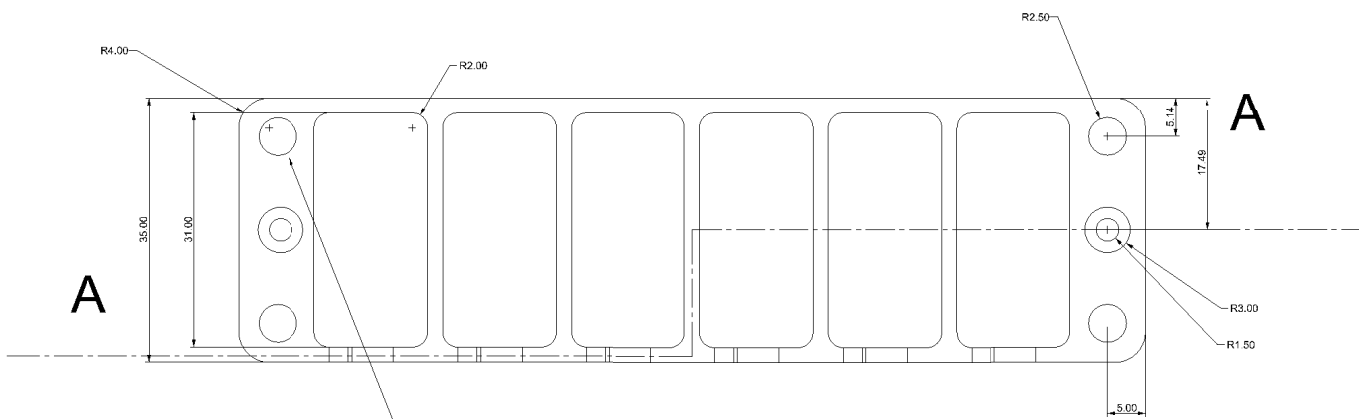

X 30135 6BB
 X 30136 6BG
 X 30137 6BP
 X 30138 6BC

6 sting Bridge Top Part

6String Bridge Bottom

B-B

Threaded M3 for a hexagon socket head cap screw
 M3 DIN 912 length 15 mm

A-A

Basses, Amps & Rock'n Roll.

Threaded M3 for a hexagon socket head cap screw
 M3 DIN 912 length 15 mm

Threaded M5 for a Hexagon socket (2.5mm) set screw with cup point
 M5 DIN 916 length 15 mm

Warwick Gmbh & Co Music Equipment KG
 Gewerbepark 46
 D-08258 Markneukirchen
 Tel : +49 (0) 37422 555 - 0
 Fax : +49 (0) 37422 555- 9999
 e-mail : info@warwick.de

NAME	DATE
6 String Warwick 3 D Bridge	29.09.2016
Unless noted, all measurements are given in millimeters	
Scale 1:1	SHEET 1 OF 2
A3	

Broadneck
 Brass

Copyright
 This drawing is the property of Warwick Gmbh & Co Music Equipment KG.
 The information given on it is protected by copyright and any form of copying or reproduction is strictly forbidden.