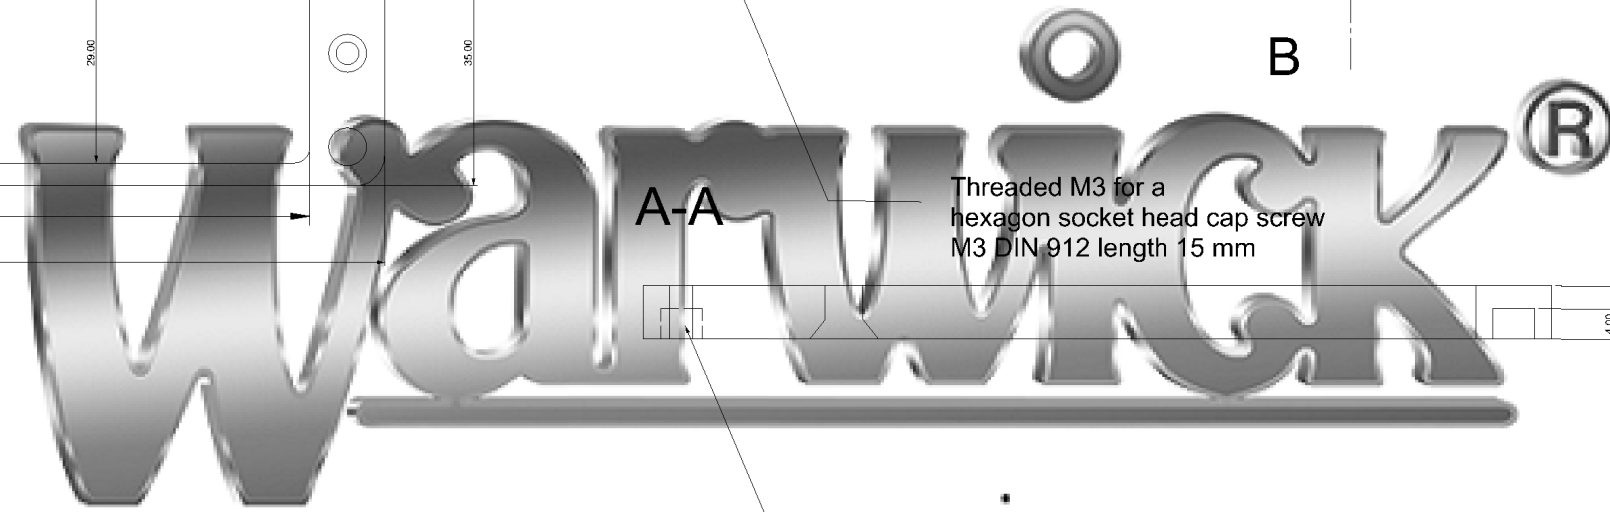

X 30135 6BB
 X 30136 6BG
 X 30137 6BP
 X 30138 6BC

6 sting Bridge Top Part

6String Bridge Bottom

B-B

Threaded M3 for a hexagon socket head cap screw
 M3 DIN 912 length 15 mm

A-A

Basses, Amps & Rock'n Roll.

Threaded M3 for a hexagon socket head cap screw
 M3 DIN 912 length 15 mm

Threaded M5 for a Hexagon socket (2.5mm) set screw with cup point
 M5 DIN 916 length 15 mm

Warwick Gmbh & Co Music Equipment KG
 Gewerbepark 46
 D-08258 Markneukirchen
 Tel : +49 (0) 37422 555 - 0
 Fax : +49 (0) 37422 555- 9999
 e-mail : info@warwick.de

NAME	DATE
6 String Warwick 3 D Bridge	29.09.2016
Unless noted, all measurements are given in millimeters	
Scale 1:1	SHEET 1 OF 2
A3	

Broadneck
 Brass

Copyright
 This drawing is the property of Warwick Gmbh & Co Music Equipment KG.
 The information given on it is protected by copyright and any form of copying or reproduction is strictly forbidden.