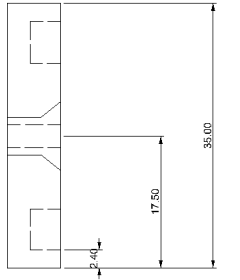

X 30135 6BB
 X 30136 6BG
 X 30137 6BP
 X 30138 6BC

6 sting Bridge Top Part

6String Bridge Bottom

B-B

Threaded M3 for a hexagon socket head cap screw
 M3 DIN 912 length 15 mm

A-A

Basses, Amps & Rock'n Roll.

Threaded M3 for a hexagon socket head cap screw
 M3 DIN 912 length 15 mm

Threaded M5 for a Hexagon socket (2.5mm) set screw with cup point
 M5 DIN 916 length 15 mm

Warwick Gmbh & Co Music Equipment KG
 Gewerbepark 46
 D-08258 Markneukirchen
 Tel : +49 (0) 37422 555 - 0
 Fax : +49 (0) 37422 555- 9999
 e-mail : info@warwick.de

NAME	DATE
6 String Warwick 3 D Bridge	29.09.2016
Unless noted, all measurements are given in millimeters	
Scale 1:1	SHEET 1 OF 2
A3	

Broadneck
 Brass

Copyright
 This drawing is the property of Warwick Gmbh & Co Music Equipment KG.
 The information given on it is protected by copyright and any form of copying or reproduction is strictly forbidden.