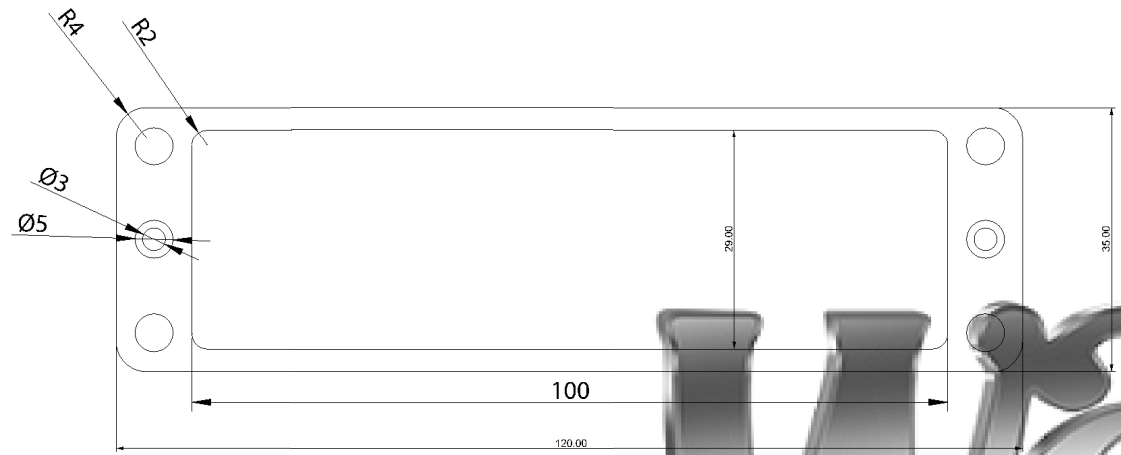

X 30135 6BB
 X 30136 6BG
 X 30137 6BP
 X 30138 6BC

6 sting Bridge Top Part

6String Bridge Bottom

B-B

Threaded M3 for a hexagon socket head cap screw
 M3 DIN 912 length 15 mm

A-A

Basses, Amps & Rock'n Roll.

Threaded M3 for a hexagon socket head cap screw
 M3 DIN 912 length 15 mm

Threaded M5 for a Hexagon socket (2.5mm) set screw with cup point
 M5 DIN 916 length 15 mm

Warwick Gmbh & Co Music Equipment KG
 Gewerbepark 46
 D-08258 Markneukirchen
 Tel : +49 (0) 37422 555 - 0
 Fax : +49 (0) 37422 555- 9999
 e-mail : info@warwick.de

NAME	DATE
6 String Warwick 3 D Bridge	29.09.2016
Unless noted, all measurements are given in millimeters	
Scale 1:1	SHEET 1 OF 2
A3	

Broadneck
 Brass

Copyright
 This drawing is the property of Warwick Gmbh & Co Music Equipment KG.
 The information given on it is protected by copyright and any form of copying or reproduction is strictly forbidden.