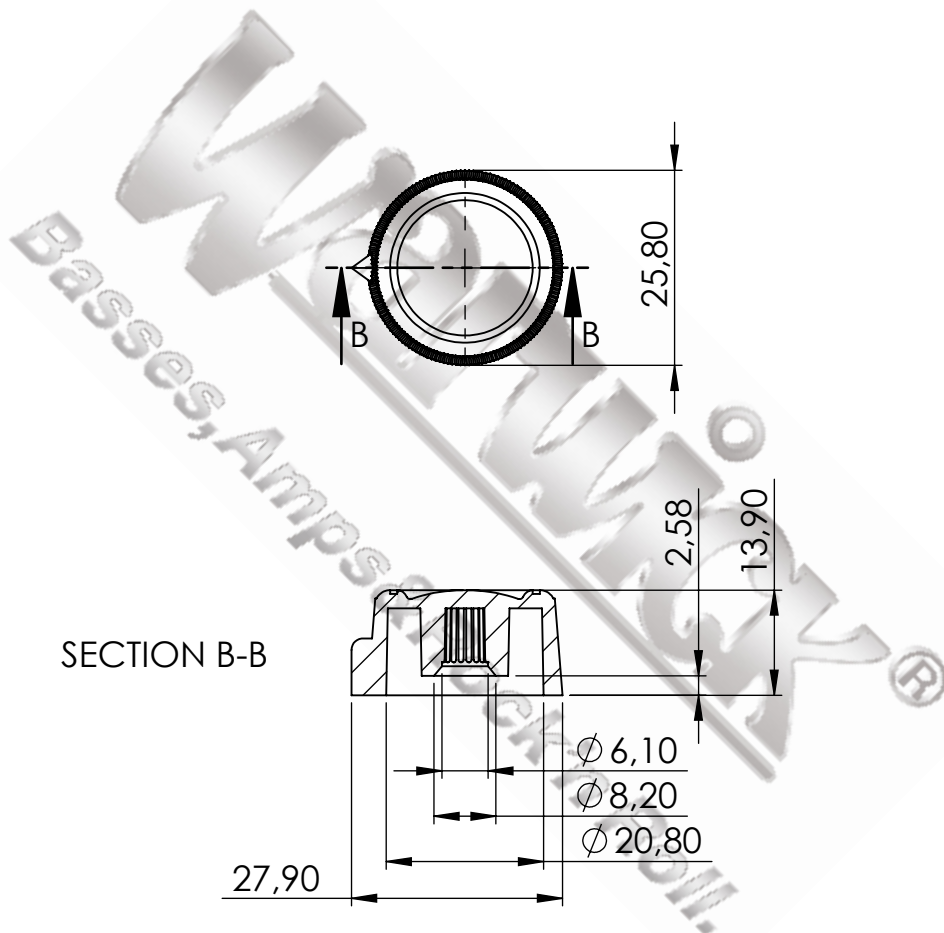

SECTION B-B

25,80

2,58

13,90

Ø 6,10

Ø 8,20

Ø 20,80

27,90

UNLESS OTHERWISE SPECIFIED:
DIMENSIONS ARE IN MILLIMETERS

Color : Black with Gold Rim

DO NOT SCALE DRAWING

REVISION

Copyright: The drawing is property of Warwick GmbH&Co
Music Equipment KG.
The information given on it is protected by copyright any form
of copying or reproduction is strictly forbidden.