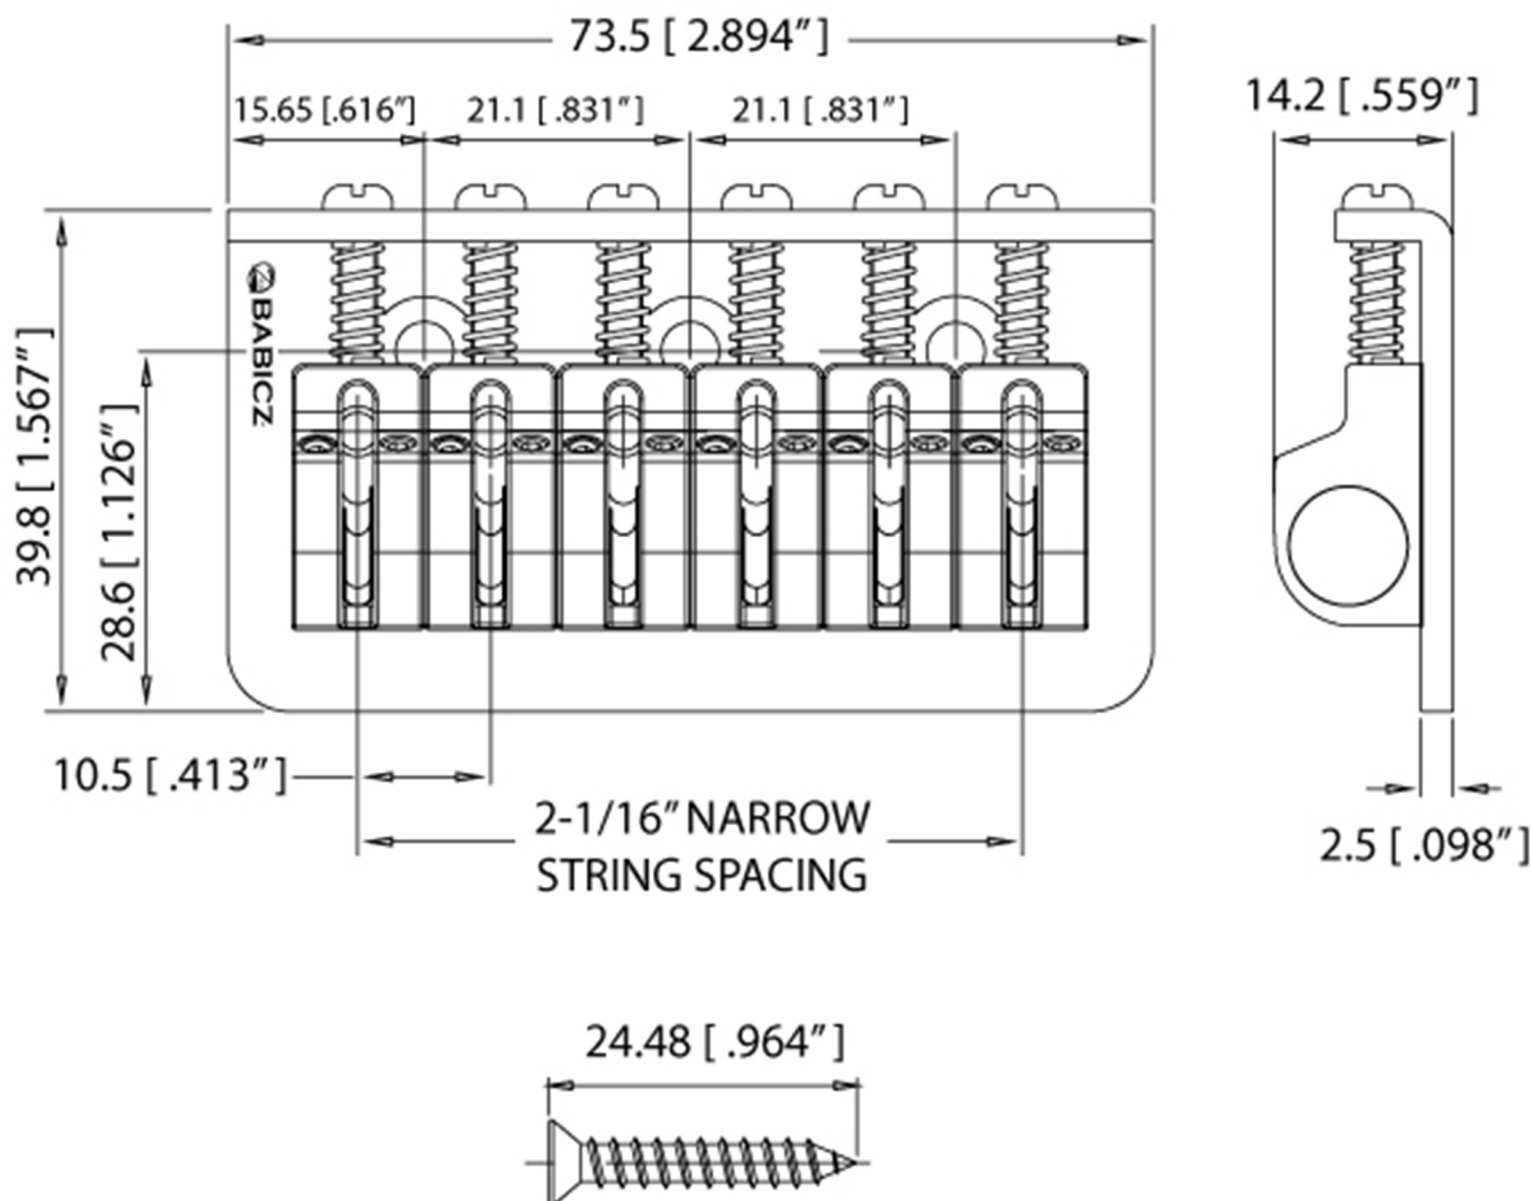

## FCH Fixed 6-String Guitar Bridge, Z-Series

2-1/16", 2.065" (52.5mm) NARROW String Spacing  
String Through The Body

CONFIDENTIAL & PROPRIETARY

NO PART OF THIS DRAWING MAY BE USED OR REPRODUCED WITHOUT THE WRITTEN CONSENT OF BABICZ DESIGN LTD, NOR SHALL ANY PART OF THIS DOCUMENT BE USED EXCEPT WITHIN THE TERMS LISTED UNDER AN AUTHORIZED AGREEMENT ISSUED BY BABICZ DESIGN LTD.

PROPERTY OF:  
BABICZ DESIGN LTD.  
Drawing & Design  
by Jeffrey T. Babicz Sr.

Dimensions: MM / INCHES  
\*Not to scale\*