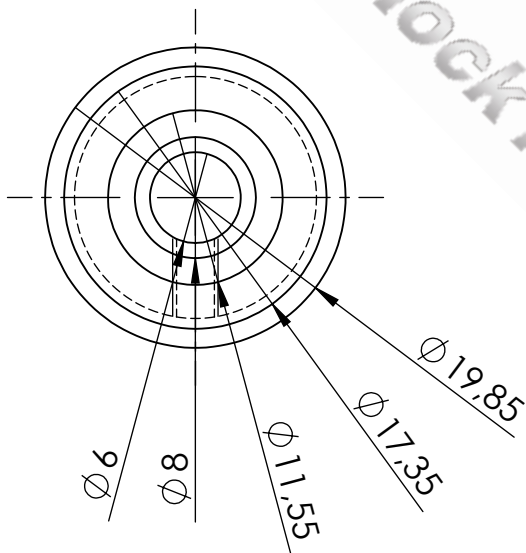

D

D

C

C

B

B

A

A

UNLESS OTHERWISE SPECIFIED:
DIMENSIONS ARE IN MILLIMETERS

DO NOT SCALE DRAWING

REVISION

Copyright: The drawing is property of Warwick GmbH&Co
Music Equipment KG.
The information given on it is protected by copyright any form
of copying or reproduction is strictly forbidden.