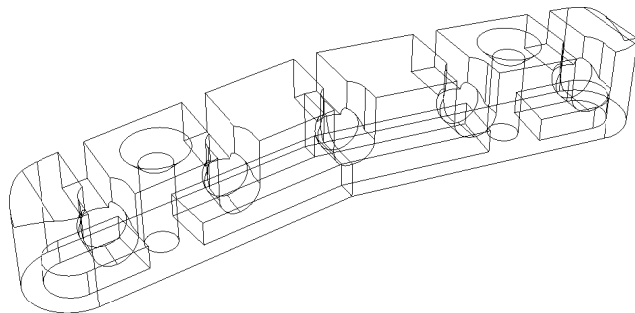

F

Warwick Gmbh & Co Music Equipment KG
Gewerbepark 46
D-08258 Markneukirchen
Tel : +49 (0) 37422 555 - 0
Fax : +49 (0) 37422 555- 9999
e-mail : info@warwick.de

	NAME	DATEDATE
DRAWN		29.09.2016
Unless noted, all measurements are given in millimeters		
Scale 1:1	SHEET 1 OF 2	A4

6 string Warwick Tailpiece
Casted

Copyright
This drawing is the property of Warwick Gmbh & Co Music Equipment KG.
The information given on it is protected by copyright and any form of copying or reproduction is strictly forbidden.