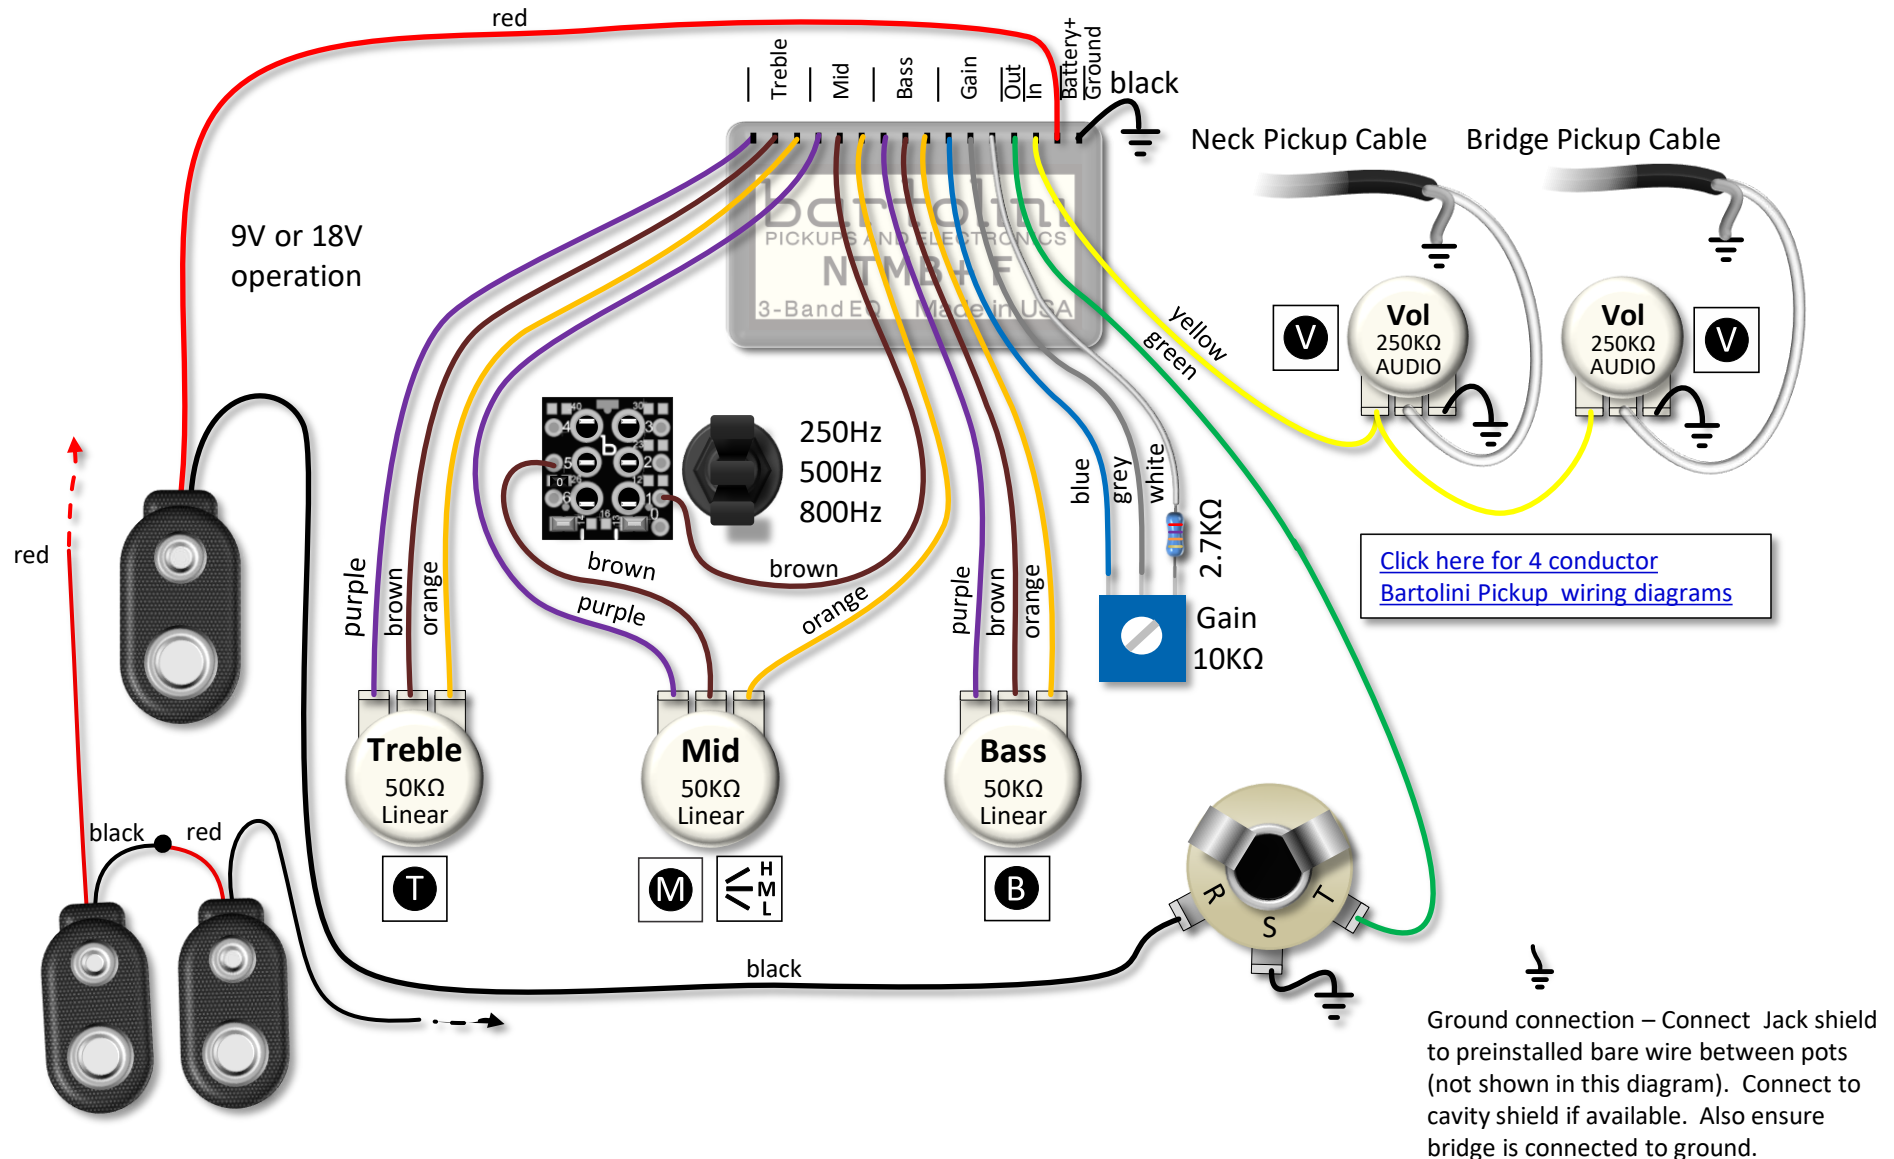

3 Band NTMB +F EQ Preamp, 5 Pots, 1 Toggle

[Click here for 4 conductor Bartolini Pickup wiring diagrams](#)

Ordering Details:

Model/SKU

Description

UPC

HR-5.3/918

3 Band EQ, 5 Pots, 1 Toggle: (Neck Volume) (Bridge Volume) (Treble) (Mid) [250,500,800Hz Mid Toggle] (Bass)