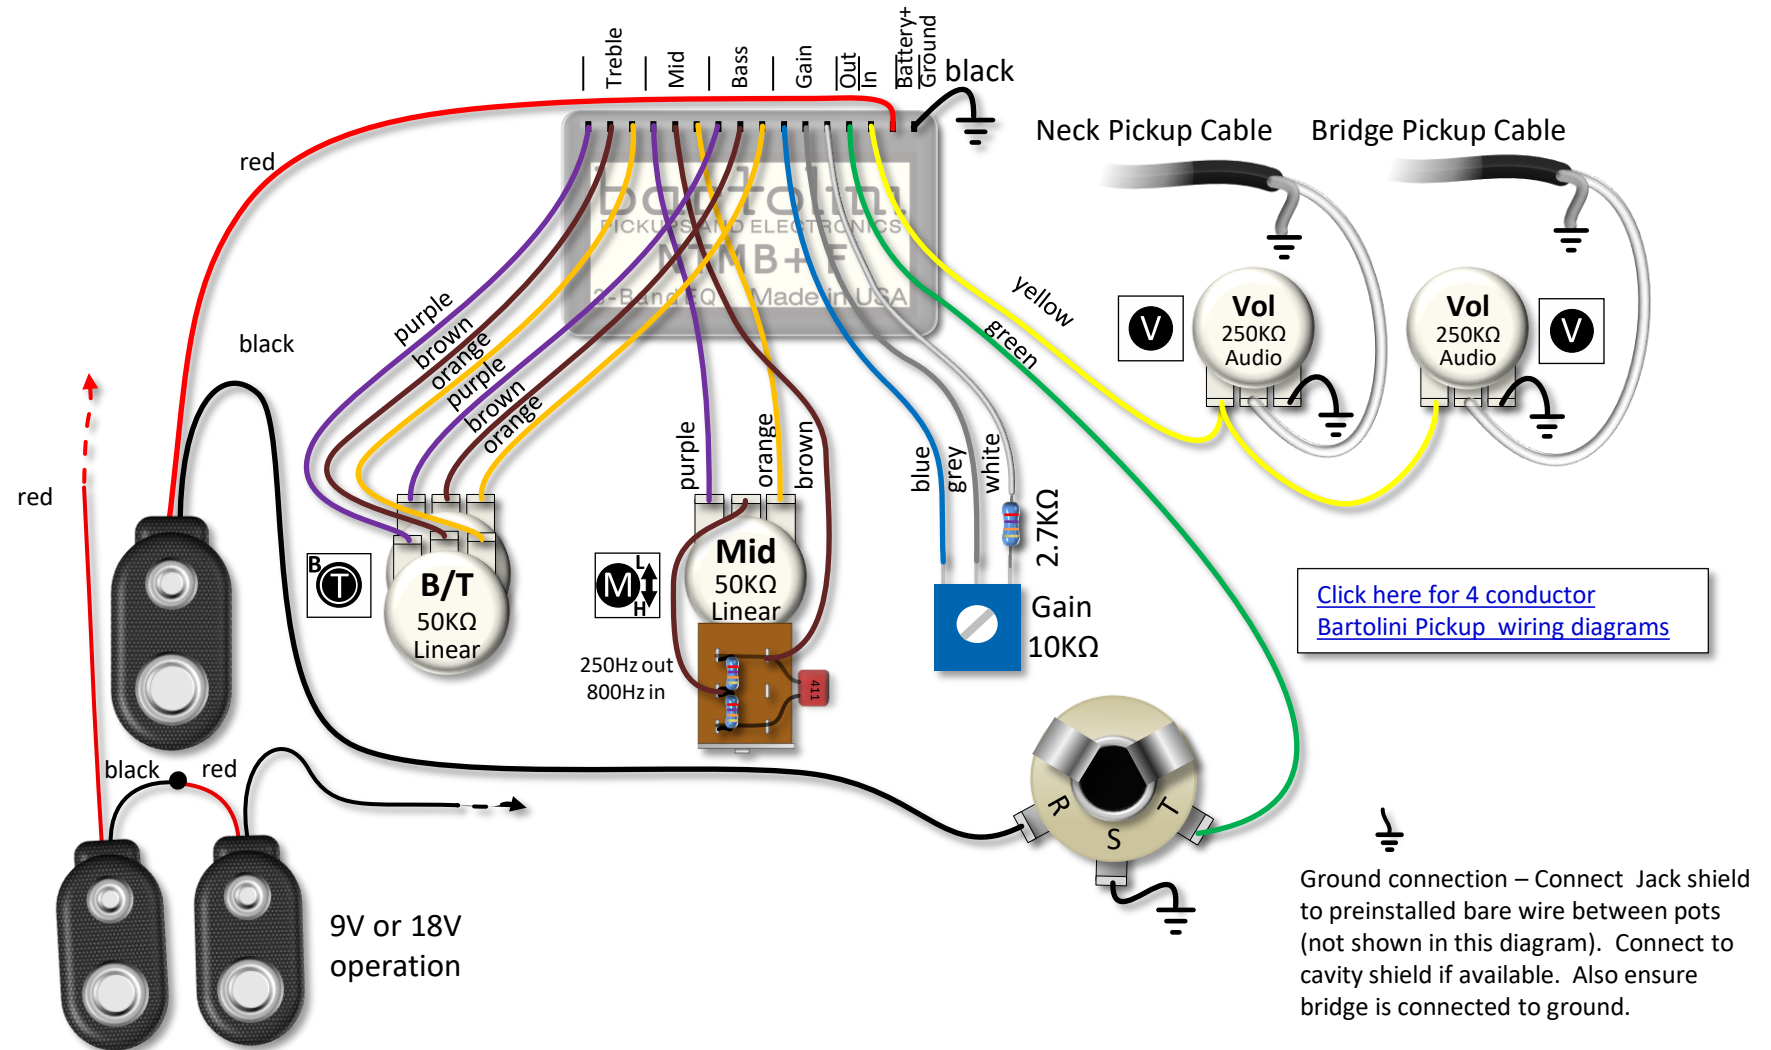

## 3 Band NTMB+F Preamp 4 Pots, Push/Pull Mid

### Ordering Details:

Model/SKU	Description	UPC
<a href="#">HR-4.4/918</a>	3 Band EQ, 4 Pots: (Neck Volume) (Bridge Volume) (Mid with 250/800Hz push-pull) (Treble/Bass Stack)	682384502150
<a href="#">HR-4.4J/918</a>	3 Band EQ, 4 Pots Jazz Layout: (Volume) (Blend) (Mid with 250/800Hz push-pull) (Treble/Bass Stack)	682384506516