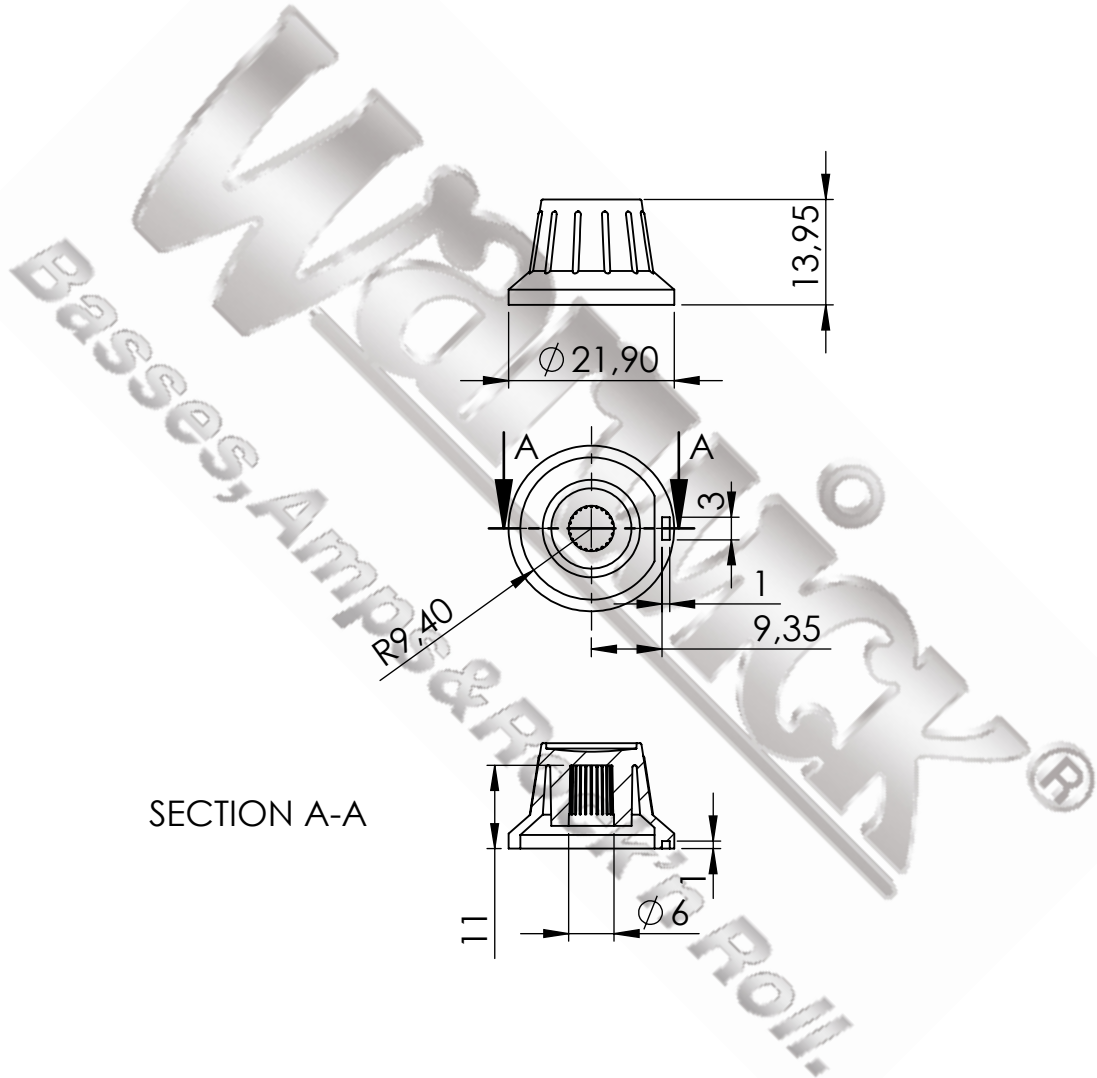

SECTION A-A

UNLESS OTHERWISE SPECIFIED:  
DIMENSIONS ARE IN MILLIMETERS

Color : Chrome with  
black writings

DO NOT SCALE DRAWING

REVISION

Copyright: The drawing is property of Warwick GmbH&Co  
Music Equipment KG.  
The information given on it is protected by copyright any form  
of copying or reproduction is strictly forbidden.