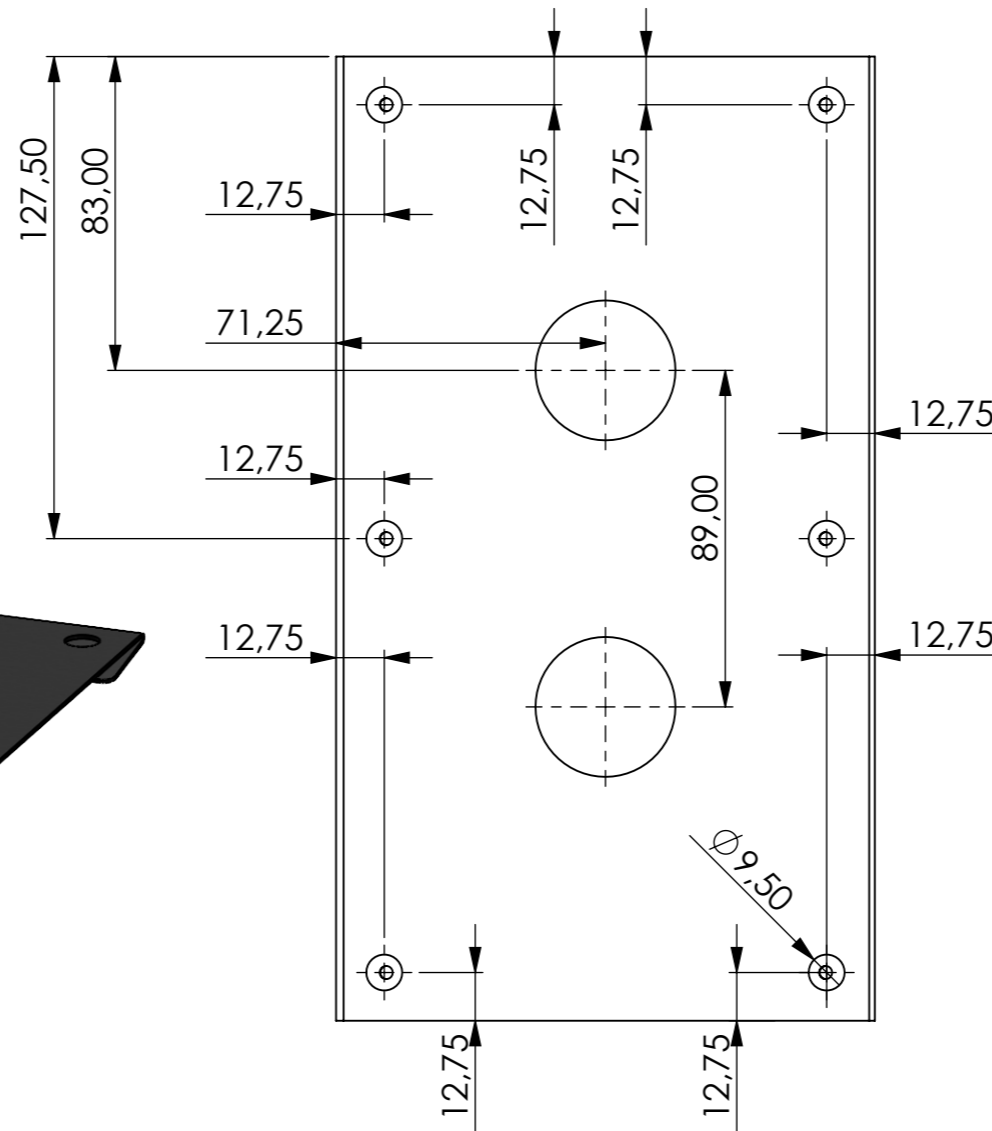

# RBO STEP UP 3

material:  
 -1mm metal plate  
 -coated solid black  
 -tolerance -0/+0.2mm

PROPRIETARY AND CONFIDENTIAL THE INFORMATION CONTAINED IN THIS DRAWING IS THE SOLE PROPERTY OF WARWICK GmbH Und Co Music Equipment KG. ANY REPRODUCTION IN PART OR AS A WHOLE WITHOUT THE WRITTEN PERMISSION OF WARWICK GmbH Und Co Music Equipment KG IS PROHIBITED.		RBO STEP UP 3	
Warwick GmbH & Co Music Equipment KG represented by the managing director Hans Peter Wilfer Gewerbepark 46 D-08258 Markneukirchen GERMANY  Phone: +49 (0) 37422 555 0 Fax: +49 (0) 37422 555 99 info@warwick.de		All units in mm unless otherwise specified	
		Scale 1:2	
		13.03.2022 Sheet 3 of 3	