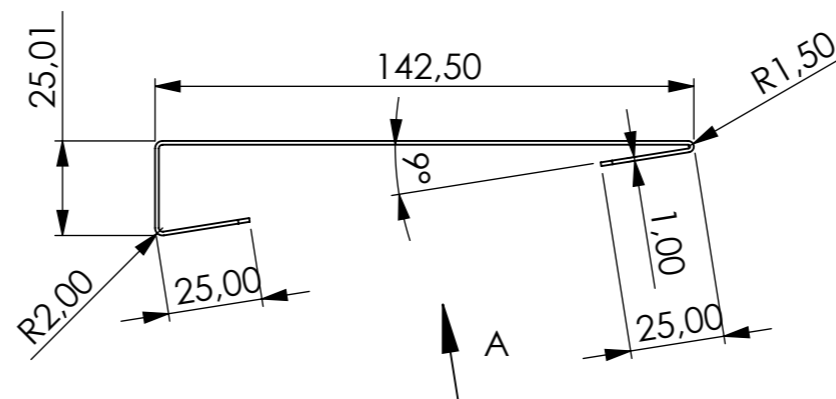

# RBO STEP UP 3

material:  
 -1mm metal plate  
 -coated solid black  
 -tolerance -0/+0.2mm

PROPRIETARY AND CONFIDENTIAL THE INFORMATION CONTAINED IN THIS DRAWING IS THE SOLE PROPERTY OF WARWICK GmbH Und Co Music Equipment KG. ANY REPRODUCTION IN PART OR AS A WHOLE WITHOUT THE WRITTEN PERMISSION OF WARWICK GmbH Und Co Music Equipment KG IS PROHIBITED.		RBO STEP UP 3	
Warwick GmbH & Co Music Equipment KG represented by the managing director Hans Peter Wilfer Gewerbepark 46 D-08258 Markneukirchen GERMANY  Phone: +49 (0) 37422 555 0 Fax: +49 (0) 37422 555 99 info@warwick.de		All units in mm unless otherwise specified	
		Scale 1:2	
		13.03.2022 Sheet 3 of 3	