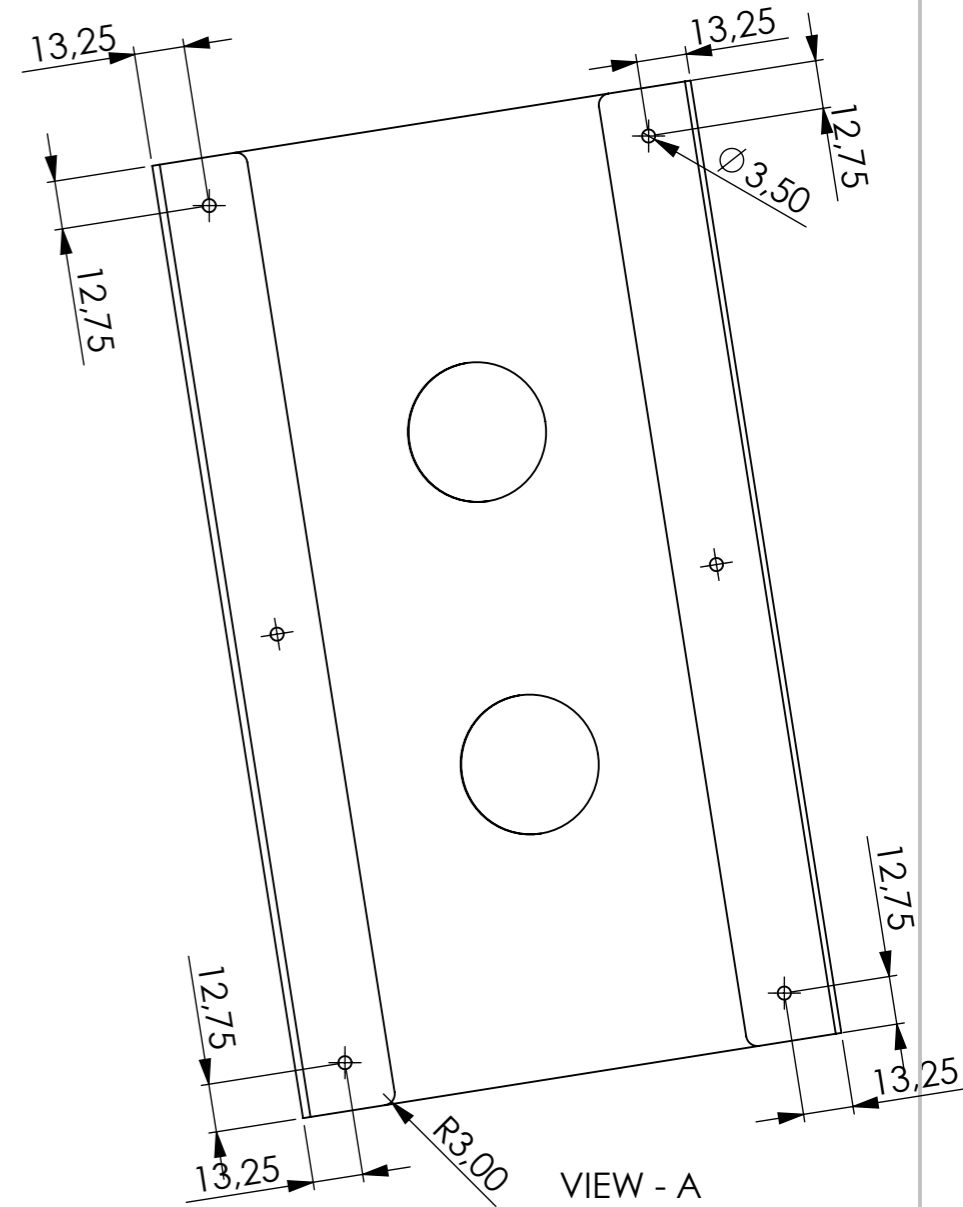

# RBO STEP UP 3

material:  
 -1mm metal plate  
 -coated solid black  
 -tolerance -0/+0.2mm

PROPRIETARY AND CONFIDENTIAL THE INFORMATION CONTAINED IN THIS DRAWING IS THE SOLE PROPERTY OF WARWICK GmbH Und Co Music Equipment KG. ANY REPRODUCTION IN PART OR AS A WHOLE WITHOUT THE WRITTEN PERMISSION OF WARWICK GmbH Und Co Music Equipment KG IS PROHIBITED.		RBO STEP UP 3	
Warwick GmbH & Co Music Equipment KG represented by the managing director Hans Peter Wilfer Gewerbepark 46 D-08258 Markneukirchen GERMANY  Phone: +49 (0) 37422 555 0 Fax: +49 (0) 37422 555 99 info@warwick.de		All units in mm unless otherwise specified	
		Scale 1:2	
		13.03.2022 Sheet 3 of 3	