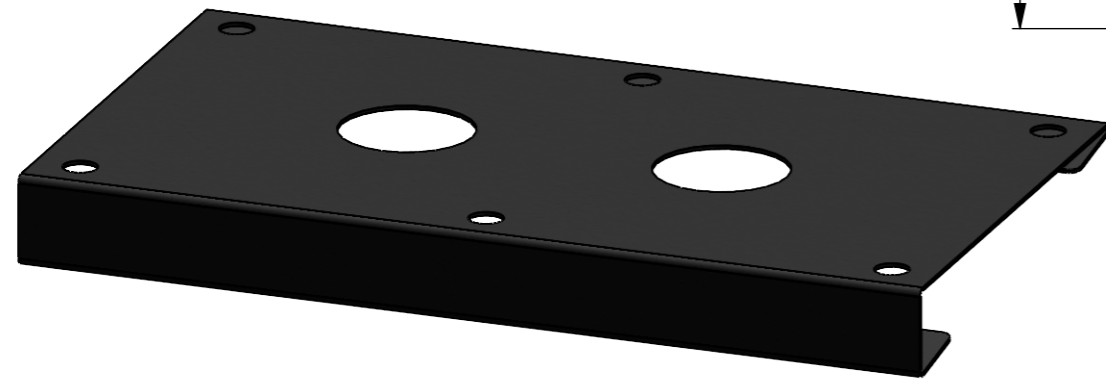

# RBO STEP UP 3

material:  
 -1mm metal plate  
 -coated solid black  
 -tolerance -0/+0.2mm

PROPRIETARY AND CONFIDENTIAL THE INFORMATION CONTAINED IN THIS DRAWING IS THE SOLE PROPERTY OF WARWICK GmbH Und Co Music Equipment KG. ANY REPRODUCTION IN PART OR AS A WHOLE WITHOUT THE WRITTEN PERMISSION OF WARWICK GmbH Und Co Music Equipment KG IS PROHIBITED.		RBO STEP UP 3	
Warwick GmbH & Co Music Equipment KG represented by the managing director Hans Peter Wilfer Gewerbepark 46 D-08258 Markneukirchen GERMANY  Phone: +49 (0) 37422 555 0 Fax: +49 (0) 37422 555 99 info@warwick.de		All units in mm unless otherwise specified	
		Scale 1:2	
		13.03.2022 Sheet 3 of 3	