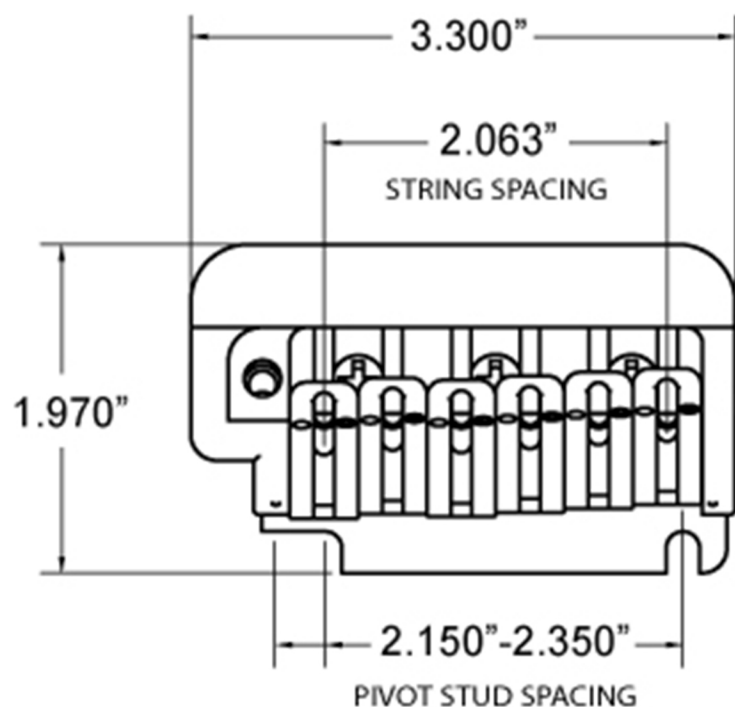

Babicz Full Contact Hardware FCH 2-Point Tremolo, Original

Fits most American Made Fender Strats
Narrow 2-1/16" String Spacing

CONFIDENTIAL & PROPRIETARY

NO PART OF THIS DRAWING MAY BE USED OR REPRODUCED WITHOUT THE WRITTEN CONSENT OF BABICZ DESIGN LTD, NOR SHALL ANY PART OF THIS DOCUMENT BE USED EXCEPT WITHIN THE TERMS LISTED UNDER AN AUTHORIZED AGREEMENT ISSUED BY BABICZ DESIGN LTD.

PROPERTY OF:
BABICZ DESIGN LTD.

Drawing & Design
by Jeffrey T. Babicz Sr.

All Dimensions = INCHES
Not to scale