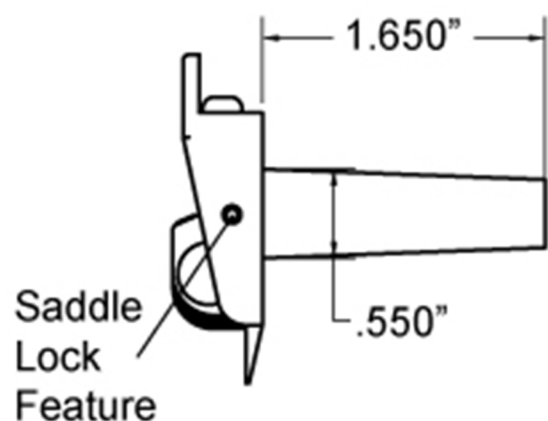

Babicz Full Contact Hardware FCH 2-Point Tremolo, Original

Fits most American Made Fender Strats
Narrow 2-1/16" String Spacing

CONFIDENTIAL & PROPRIETARY

NO PART OF THIS DRAWING MAY BE USED OR REPRODUCED WITHOUT THE WRITTEN CONSENT OF BABICZ DESIGN LTD, NOR SHALL ANY PART OF THIS DOCUMENT BE USED EXCEPT WITHIN THE TERMS LISTED UNDER AN AUTHORIZED AGREEMENT ISSUED BY BABICZ DESIGN LTD.

PROPERTY OF:
BABICZ DESIGN LTD.

Drawing & Design
by Jeffrey T. Babicz Sr.

All Dimensions = INCHES
Not to scale