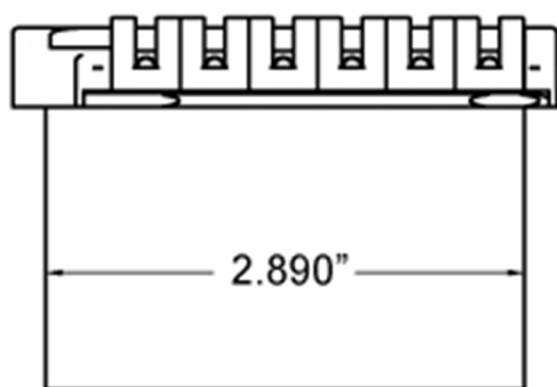

Babicz Full Contact Hardware FCH 2-Point Tremolo, Original

Fits most American Made Fender Strats
Narrow 2-1/16" String Spacing

CONFIDENTIAL & PROPRIETARY

NO PART OF THIS DRAWING MAY BE USED OR REPRODUCED WITHOUT THE WRITTEN CONSENT OF BABICZ DESIGN LTD, NOR SHALL ANY PART OF THIS DOCUMENT BE USED EXCEPT WITHIN THE TERMS LISTED UNDER AN AUTHORIZED AGREEMENT ISSUED BY BABICZ DESIGN LTD.

PROPERTY OF:
BABICZ DESIGN LTD.

Drawing & Design
by Jeffrey T. Babicz Sr.

All Dimensions = INCHES
Not to scale