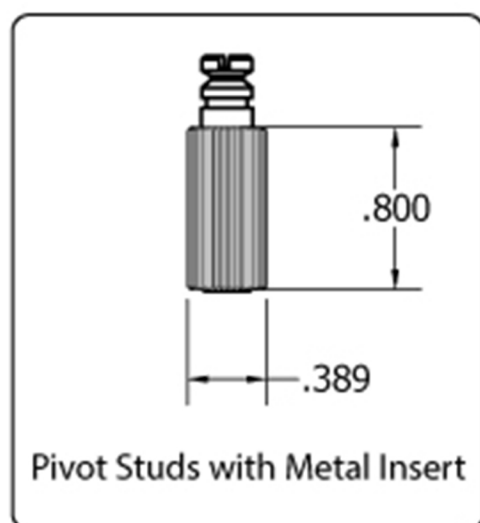

Babicz Full Contact Hardware FCH 2-Point Tremolo, Original

Fits most American Made Fender Strats
Narrow 2-1/16" String Spacing

CONFIDENTIAL & PROPRIETARY

NO PART OF THIS DRAWING MAY BE USED OR REPRODUCED WITHOUT THE WRITTEN CONSENT OF BABICZ DESIGN LTD, NOR SHALL ANY PART OF THIS DOCUMENT BE USED EXCEPT WITHIN THE TERMS LISTED UNDER AN AUTHORIZED AGREEMENT ISSUED BY BABICZ DESIGN LTD.

PROPERTY OF:
BABICZ DESIGN LTD.

Drawing & Design
by Jeffrey T. Babicz Sr.

All Dimensions = INCHES
Not to scale