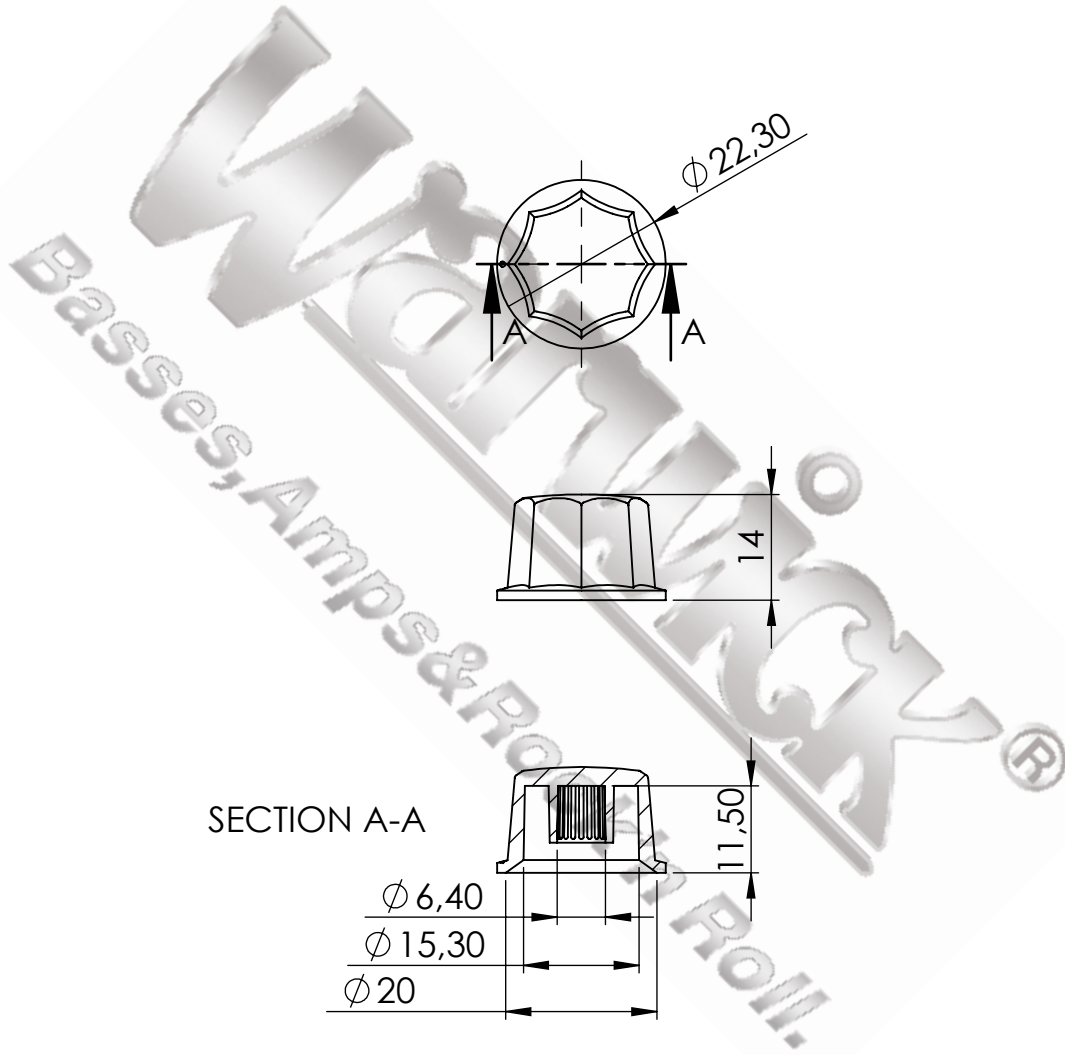

UNLESS OTHERWISE SPECIFIED:  
DIMENSIONS ARE IN MILLIMETERS

Color : Black

DO NOT SCALE DRAWING

REVISION

Copyright: The drawing is property of Warwick GmbH&Co  
Music Equipment KG.  
The information given on it is protected by copyright any form  
of copying or reproduction is strictly forbidden.