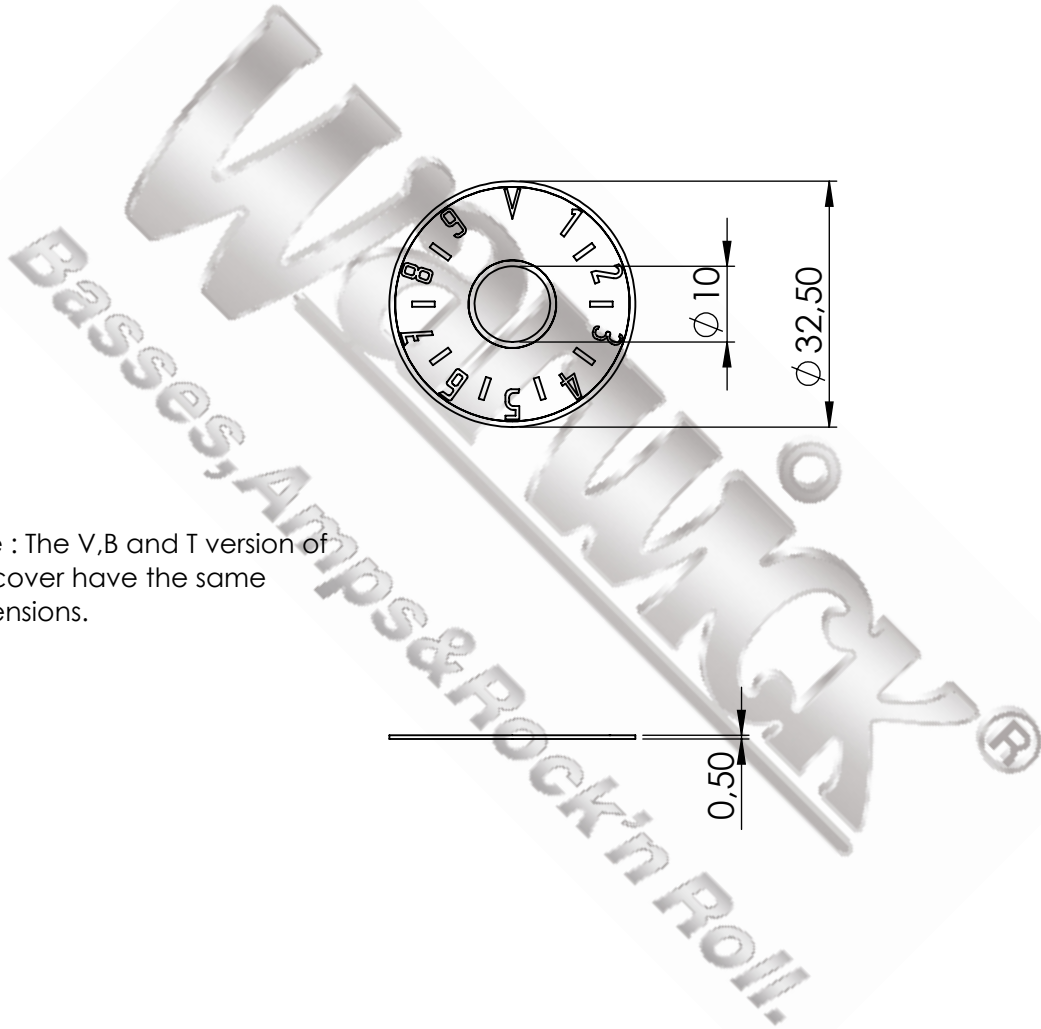

Note : The V,B and T version of the cover have the same dimensions.

UNLESS OTHERWISE SPECIFIED:  
DIMENSIONS ARE IN MILLIMETERS

Color : Silver with black writings

DO NOT SCALE DRAWING

REVISION

Copyright: The drawing is property of Warwick GmbH&Co Music Equipment KG.  
The information given on it is protected by copyright any form of copying or reproduction is strictly forbidden.