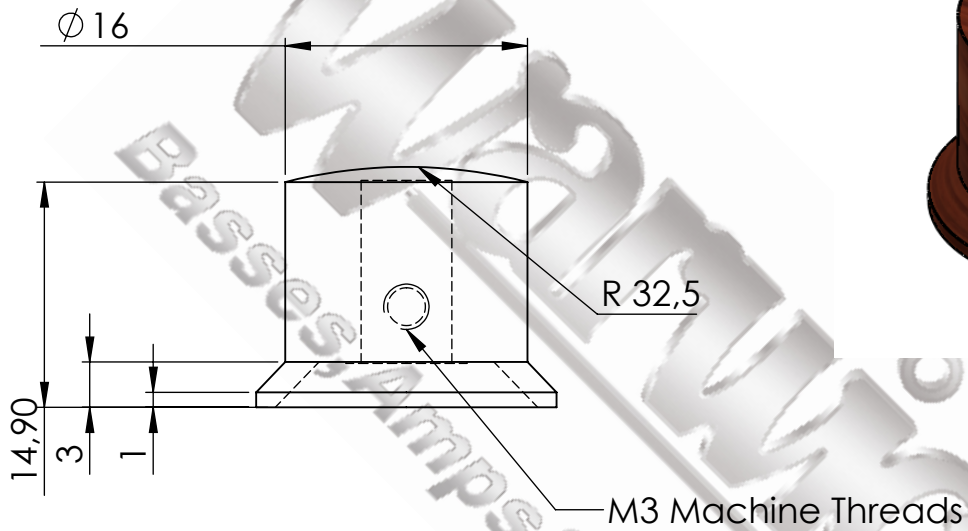

C

B

B

A

A

UNLESS OTHERWISE SPECIFIED:
DIMENSIONS ARE IN MILLIMETERS

DO NOT SCALE DRAWING

REVISION

Warwick GmbH & Co. Music Equipment KG
Gewerbepark 46
08258 Markneukirchen

DWG NO.

FRV KNOB ROSEWOOD

A4

SCALE:2:1

SHEET 1 OF 1

4 3 2 1