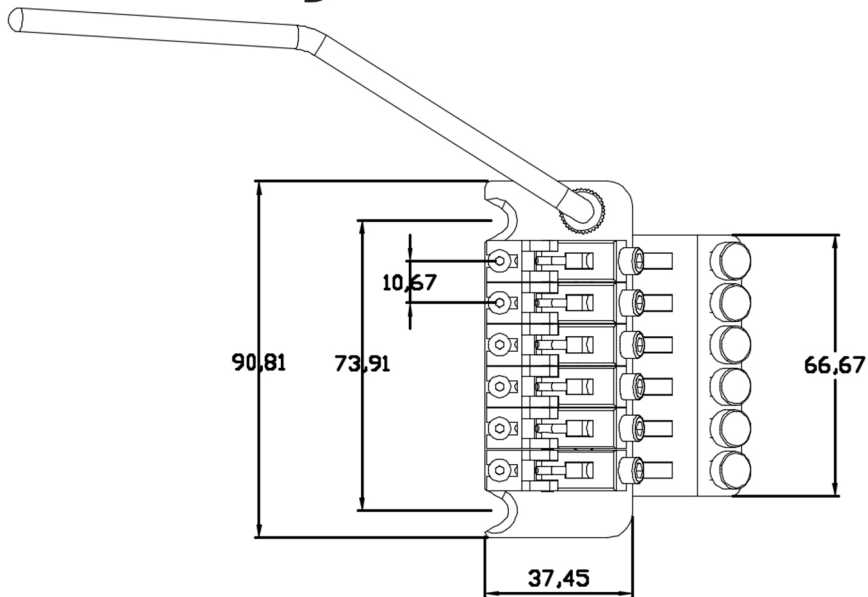

Floyd Rose[®]

1000 Series Pro 6-String Dimensions