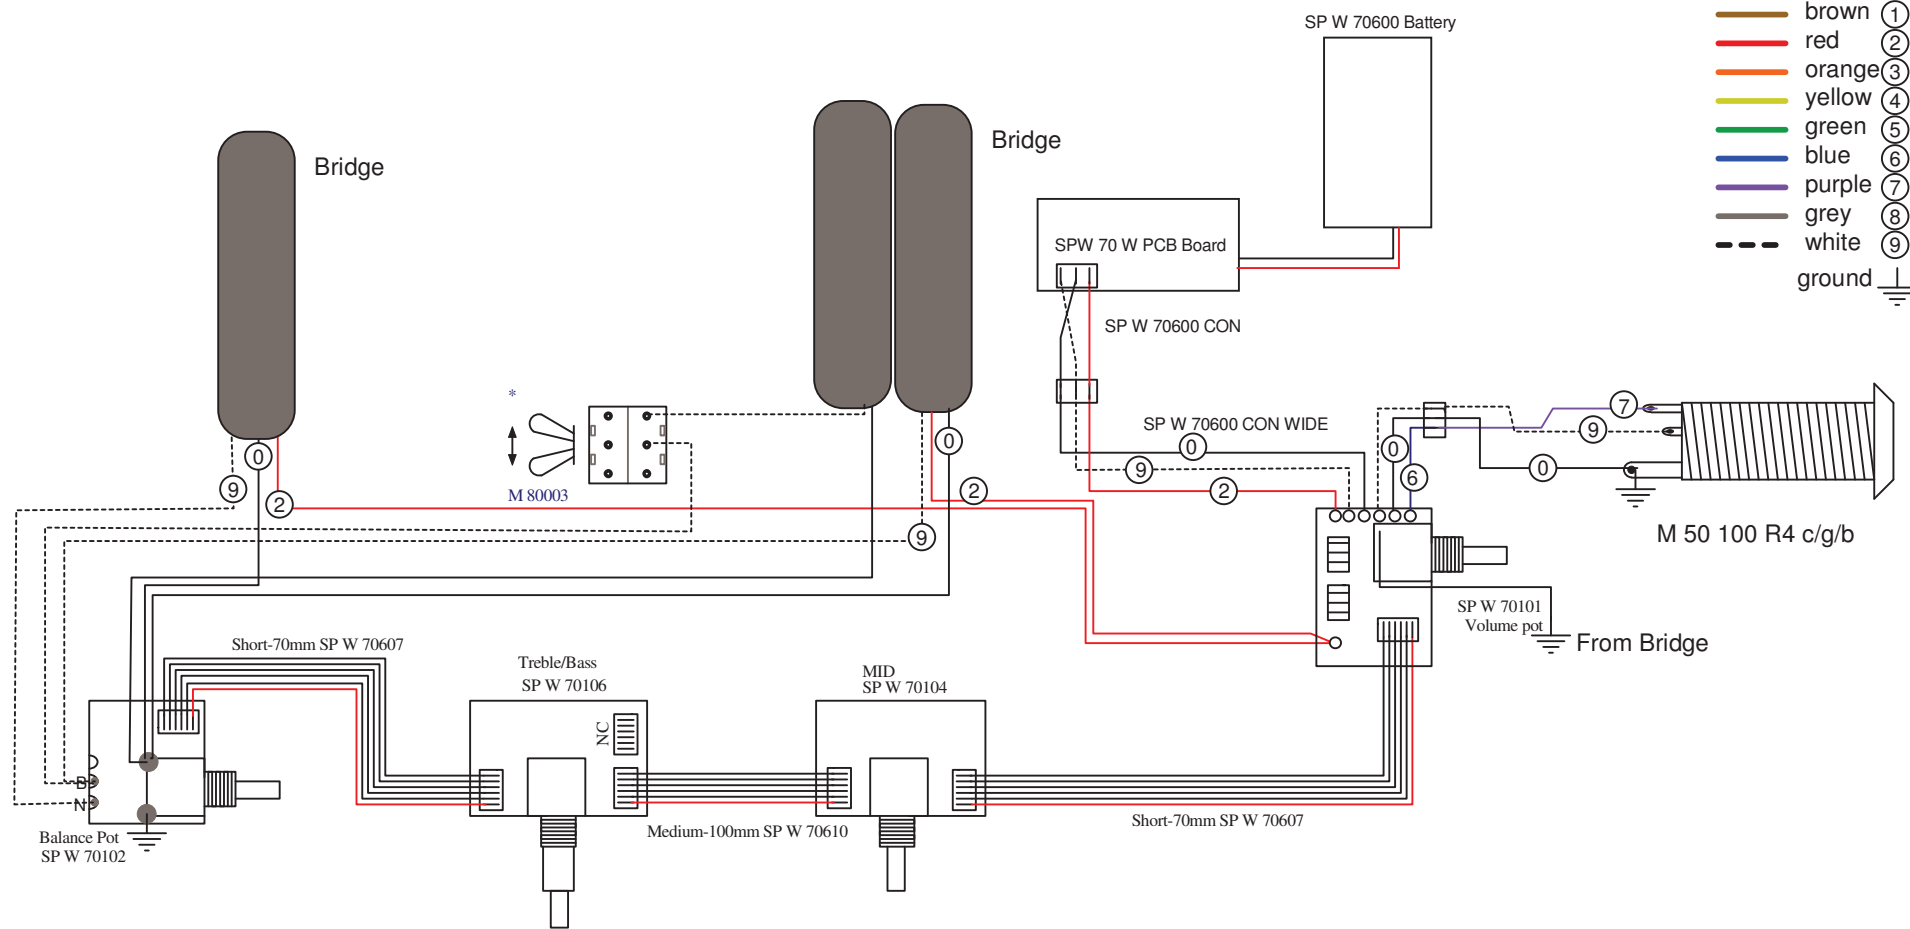

2

3

4

Neck
 4 strings Ac. MEC J
 5 Strings Ac. MEC J

Bridge
 4 strings Ac. MEC TJ
 5 Strings Ac. MEC TJ

- Solder Point ● ●
- 6 pins connector 
- 3 pins connector 
- Flatcable 
-  black ①
 -  brown ②
 -  red ③
 -  orange ④
 -  yellow ⑤
 -  green ⑥
 -  blue ⑦
 -  purple ⑧
 -  grey ⑨
 -  white ⑩
 -  ground