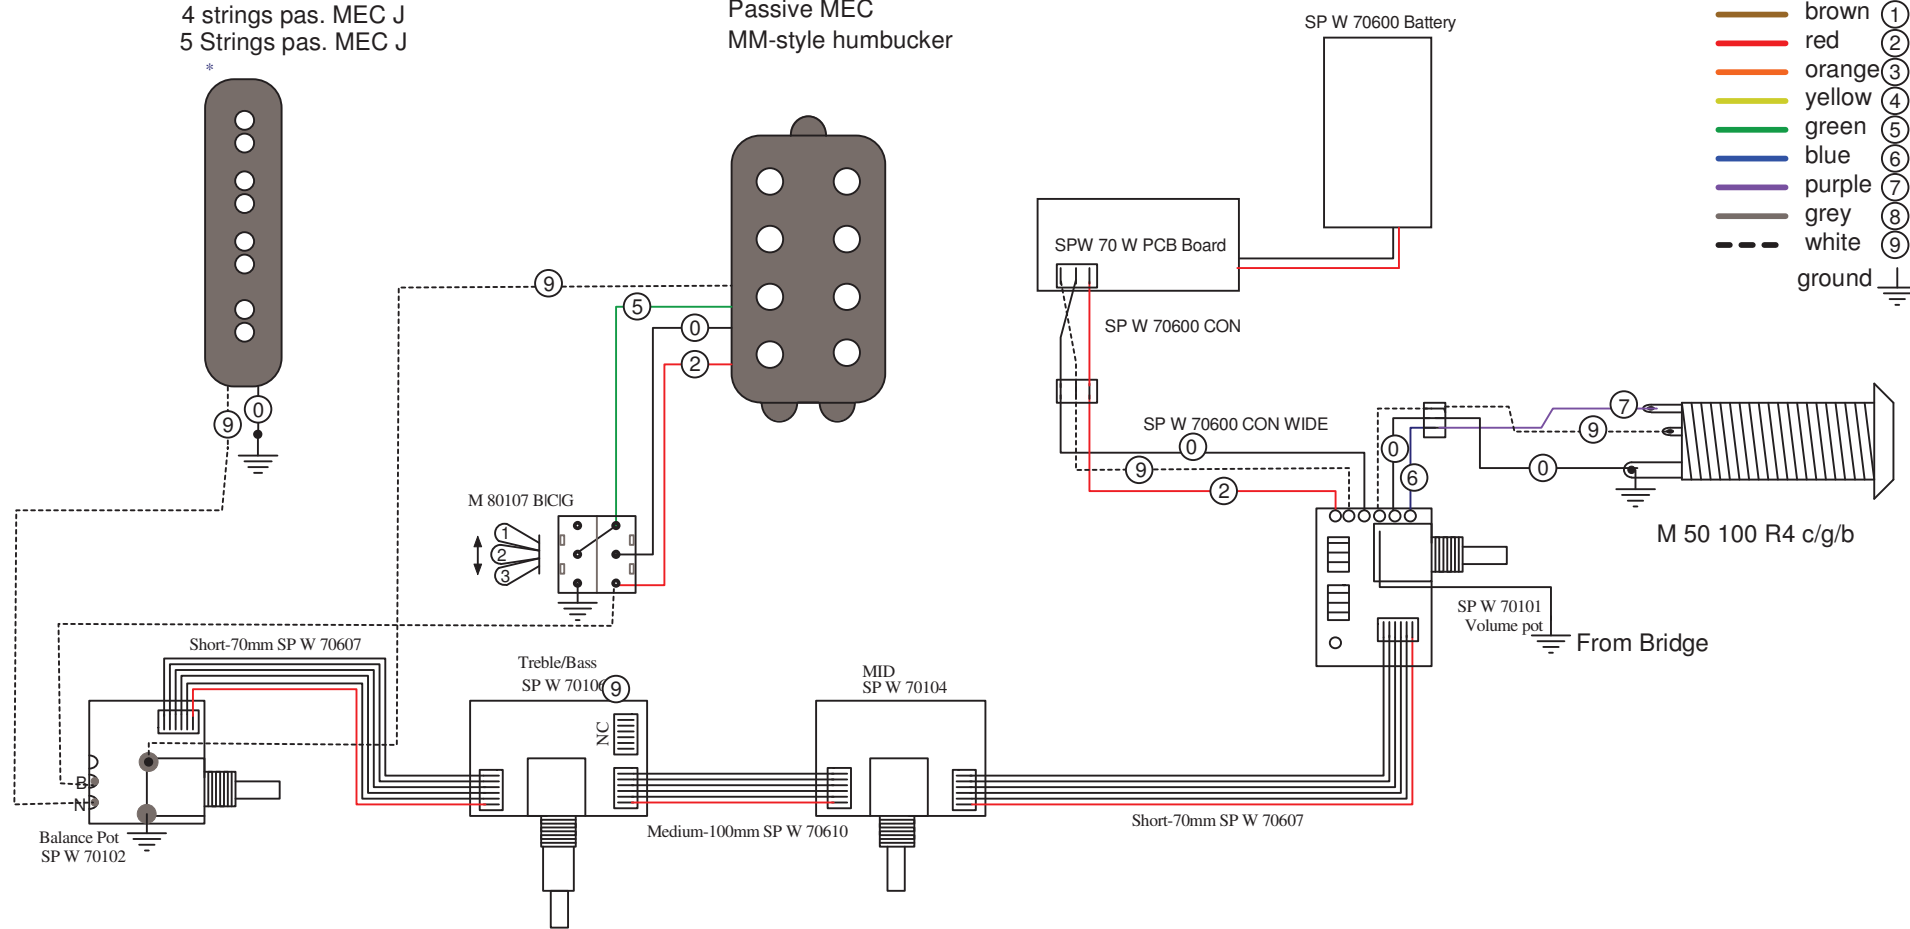

1

2

3

4

1

2

3

4

Neck
 4 strings pas. MEC J
 5 Strings pas. MEC J

Bridge
 Passive MEC
 MM-style humbucker

- Solder Point ●●
- 6 pins connector 
- 3 pins connector 
- Flatcable 
-  black ①
 -  brown ②
 -  red ③
 -  orange ④
 -  yellow ⑤
 -  green ⑥
 -  blue ⑦
 -  purple ⑧
 -  grey ⑨
 -  white ⑩
 -  ground

2

3

4

Neck
 4 strings Ac. MEC J
 5 Strings Ac. MEC J

Bridge
 4 strings Ac. MEC TJ
 5 Strings Ac. MEC TJ

- Solder Point ● ●
- 6 pins connector 
- 3 pins connector 
- Flatcable 
-  black ①
 -  brown ②
 -  red ③
 -  orange ④
 -  yellow ⑤
 -  green ⑥
 -  blue ⑦
 -  purple ⑧
 -  grey ⑨
 -  white ⑩
 -  ground