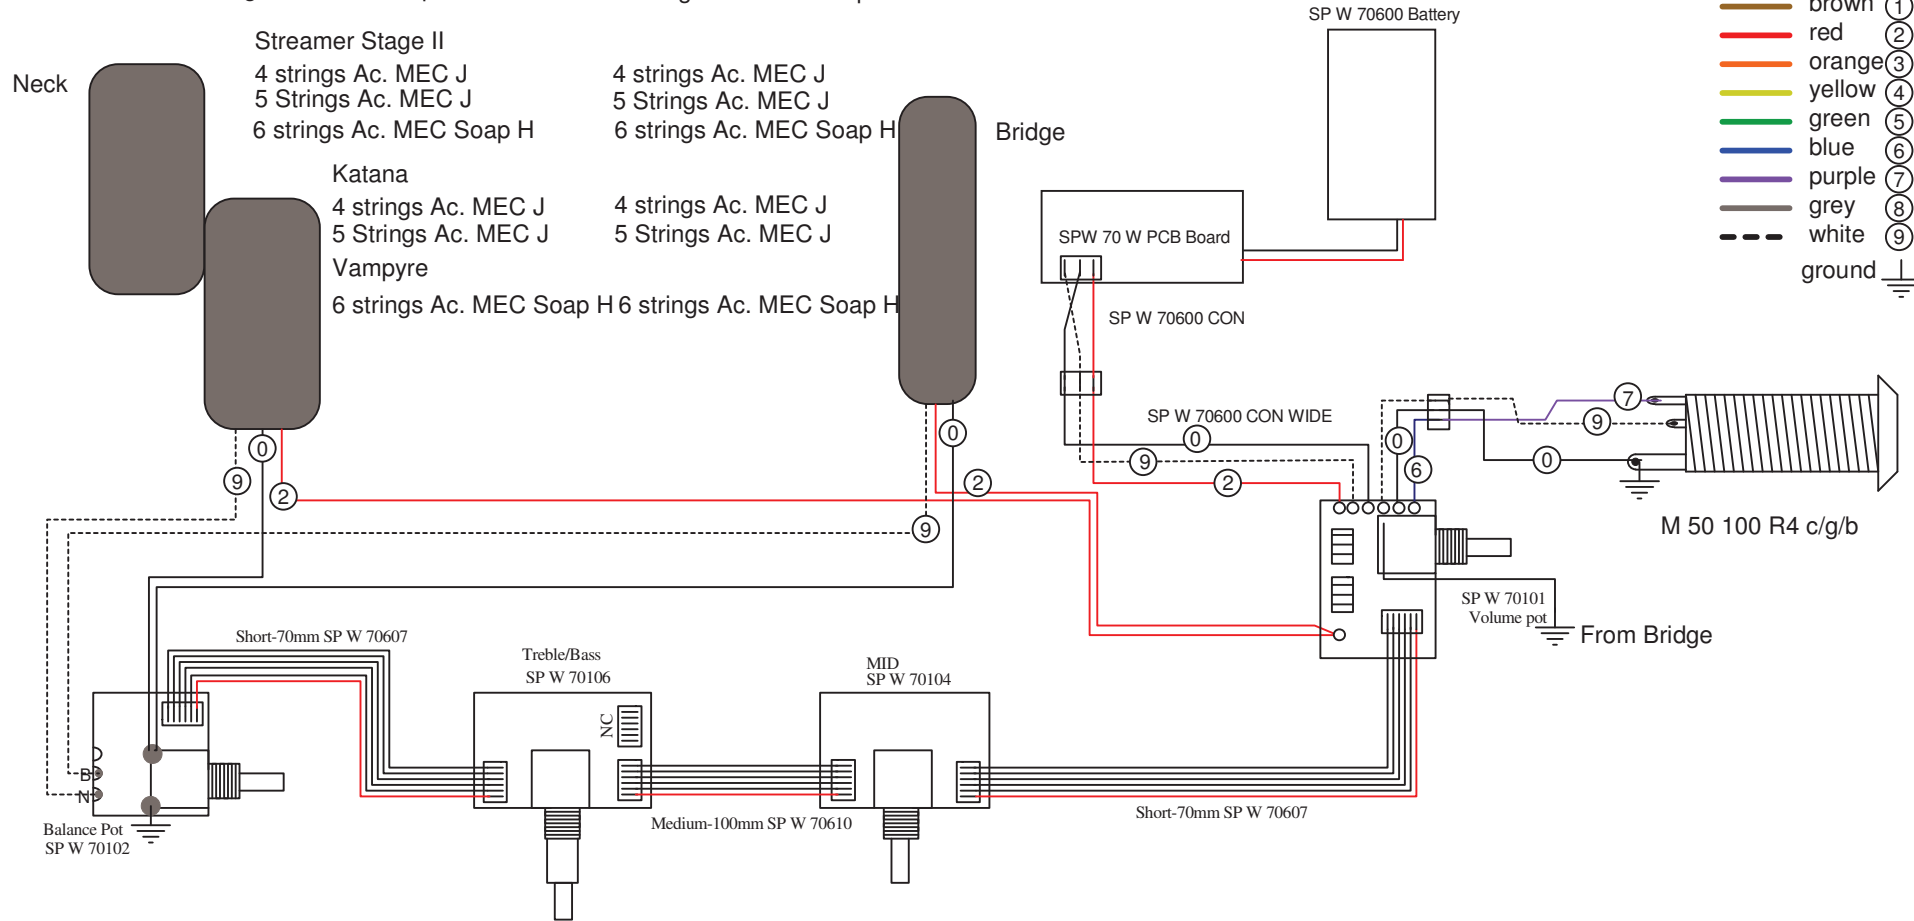

1

2

3

4

Neck
 Streamer Stage I
 4 strings Ac. MEC P
 5 Strings Ac. MEC J
 6 strings Ac. MEC Soap H

Bridge
 4 strings Ac. MEC J
 5 Strings Ac. MEC J
 6 strings Ac. MEC Soap H

Streamer Stage II
 4 strings Ac. MEC J
 5 Strings Ac. MEC J
 6 strings Ac. MEC Soap H

- Solder Point ● ●
- 6 pins connector 
- 3 pins connector 
- Flatcable 
-  black ①
 -  brown ②
 -  red ③
 -  orange ④
 -  yellow ⑤
 -  green ⑥
 -  blue ⑦
 -  purple ⑧
 -  grey ⑨
 -  white ⑩
 -  ground

Neck
 4 strings pas. MEC J
 5 Strings pas. MEC J

Bridge
 Passive MEC
 MM-style humbucker

- Solder Point ●●
- 6 pins connector 
- 3 pins connector 
- Flatcable 
-  black ①
 -  brown ②
 -  red ③
 -  orange ④
 -  yellow ⑤
 -  green ⑥
 -  blue ⑦
 -  purple ⑧
 -  grey ⑨
 -  white ⑩
 -  ground

2

3

4

Neck
 4 strings Ac. MEC J
 5 Strings Ac. MEC J

Bridge
 4 strings Ac. MEC TJ
 5 Strings Ac. MEC TJ

- Solder Point ● ●
- 6 pins connector 
- 3 pins connector 
- Flatcable 
-  black ①
 -  brown ②
 -  red ③
 -  orange ④
 -  yellow ⑤
 -  green ⑥
 -  blue ⑦
 -  purple ⑧
 -  grey ⑨
 -  white ⑩
 -  ground